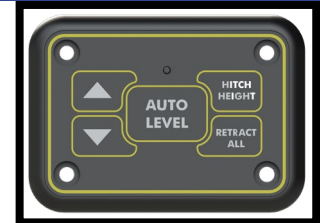

## LEVELING AND STABILIZATION

14K Landing Gear (x2)

Controller

OneControl™ Touch Panel

Auto Leveling Control Touch Pad

8K Leveling Jack (x4)

Rear Leveling Sensor