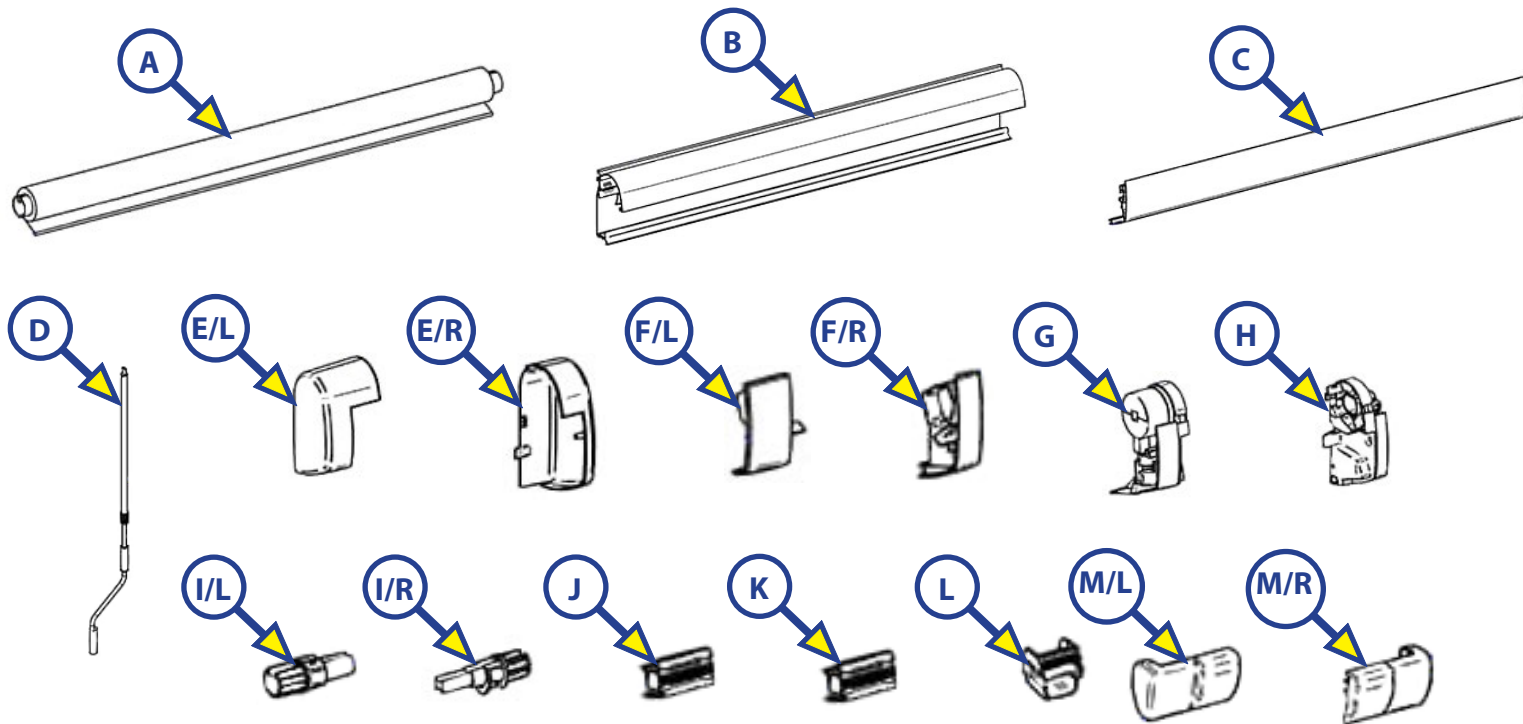

## AWNINGS

**Note:** Part numbers are shown for identification purposes only. Not all parts are available for individual sale. All parts with a link to the Lippert Store can be purchased.

Callout	Part #	Description
A	1500603134	Roller Tube D=30X0.8MM / 5200-2,44M - 8FT
B	1500603136	Main Housing 5200 ANTHR. 2.44M - 8FT
C	1500603138	Lead Rail 5200 Anthr. 2.44M - 8FT
D	1500602210	Hand Crank Assy Short
E/L	1500603067	LH Endcap Mainhous 5200 Anthr.
E/R	1500603067	RH Endcap Mainhous 5200 Anthr.
F/L	1500603070	LH Endcap Leadrail 5200 Anthr.
F/R	1500603070	RH Endcap Leadrail 5200 Anthr.
G	1500603097	LH Endplate Assy 5200 Antr
H	1500603098	RH Endplate Assy 5200 Antr
I/L	1500602219	LH Endcap Roller Tube 5200
I/R	1500602219	RH Endcap Roller Tube 5200
J	1500603074	LH Conn Support Arm 5200
K	1500603075	RH Conn Support Arm 5200
L	1500603076	Insert Lead Rail 5200 2PC
M/L	1500602235	LH Cover Spring Arm BR
M/R	1500602235	RH Cover Spring Arm BR

## AWNINGS

Callout	Part #	Description
N	1500603141	L.H. SPRING ARM COMPL. 5200 - 2,44M - 8FT Toy Hauler
O	1500603143	R.H. SPRING ARM COMPL. 5200 - 2,44M - 8FT Toy Hauler
P	1500603090	CENTRAL CLAMP SUPPORT ARM 5200
Q	1500602327	POSITIONER SPRING ARM - 2PC
R	1500603091	LH+RH CONN LEAD RAIL 5200