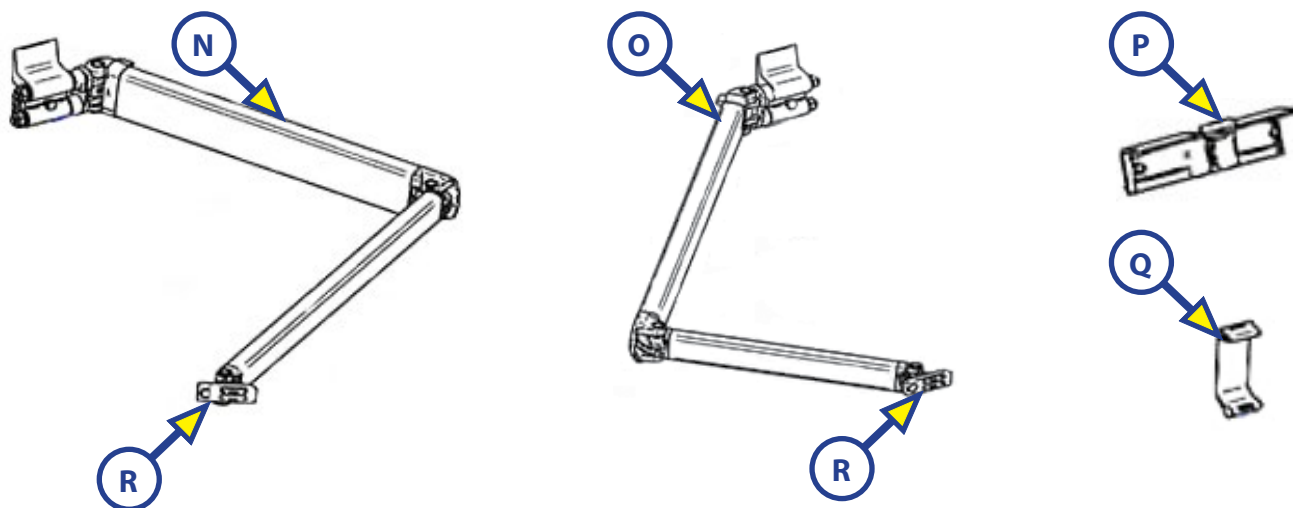

## AWNINGS

**Note:** Part numbers are shown for identification purposes only. Not all parts are available for individual sale. All parts with a link to the Lippert Store can be purchased.

Callout	Part #	Description
A	1500603134	Roller Tube D=30X0.8MM / 5200-2,44M - 8FT
B	1500603136	Main Housing 5200 ANTHR. 2.44M - 8FT
C	1500603138	Lead Rail 5200 Anthr. 2.44M - 8FT
D	1500602210	Hand Crank Assy Short
E/L	1500603067	LH Endcap Mainhous 5200 Anthr.
E/R	1500603067	RH Endcap Mainhous 5200 Anthr.
F/L	1500603070	LH Endcap Leadrail 5200 Anthr.
F/R	1500603070	RH Endcap Leadrail 5200 Anthr.
G	1500603097	LH Endplate Assy 5200 Antr
H	1500603098	RH Endplate Assy 5200 Antr
I/L	1500602219	LH Endcap Roller Tube 5200
I/R	1500602219	RH Endcap Roller Tube 5200
J	1500603074	LH Conn Support Arm 5200
K	1500603075	RH Conn Support Arm 5200
L	1500603076	Insert Lead Rail 5200 2PC
M/L	1500602235	LH Cover Spring Arm BR
M/R	1500602235	RH Cover Spring Arm BR

## AWNINGS

Callout	Part #	Description
N	1500603141	L.H. SPRING ARM COMPL. 5200 - 2,44M - 8FT Toy Hauler
O	1500603143	R.H. SPRING ARM COMPL. 5200 - 2,44M - 8FT Toy Hauler
P	1500603090	CENTRAL CLAMP SUPPORT ARM 5200
Q	1500602327	POSITIONER SPRING ARM - 2PC
R	1500603091	LH+RH CONN LEAD RAIL 5200