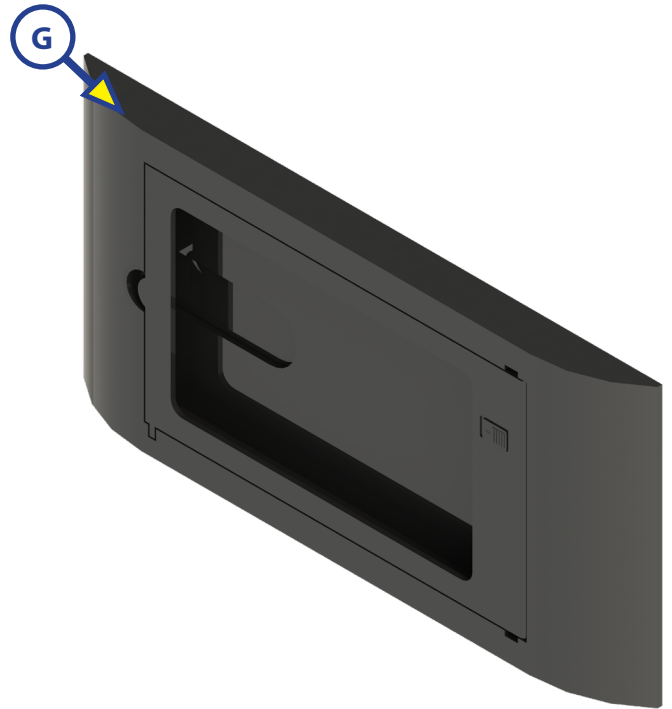

NOTE: Part numbers are shown for identification purposes only. Not all parts are available for individual sale. All parts with a link to the Lippert Store can be purchased.

Callout	Part #	Description
A	675806	5" OneControl® Touch Panel
	675813	7" OneControl® Touch Panel
B	644577	OneControl® Touch Panel Mounting Bracket
C	644579	Stainless Steel Pan Head Phillips Screw, 4" x 1"
D	644580	Stainless Steel Pan Head Phillips Screw, 2" x 1/4"
E	406345	5" OneControl® Touch Panel Assembly Kit
	406347	7" OneControl® Touch Panel Assembly Kit

Callout	Part #	Description
F	318708	7" Tablet
G	318750	Wall Mount Docking Station
H	345081	Digital Switch, Touch Screen Wall Mount Switch

Callout	Part #	Description
I	318709	Wi-Fi Hub
J	378610	Range Extender
K	365207	My RV Range Extender (OBSOLETE)
NOTE: K, which consists of Parts I and K, has been replaced with L.		
L	406343	Wi-Fi Gateway Hub (CURRENT)
M	351138	Smart Switch
N	344920	5 Function Receiver with Selectable Fuses
	344922	5 Function Receiver with Selectable Fuses and Hydraulic
	344921	8 Function Receiver with Selectable Fuses
	344923	8 Function Receiver with Selectable Fuses and Hydraulic
O	318751	Lighting Control Module

ELECTRONICS

Original

Current

Callout	Part #	Description
P	436375	Multi-Output LED Lighting Control Module
Q	308958	2 Motor Velocity Sync In-Wall Slide Controller
R	425749	Leveling Controller
S	345083	Leveling Controller (LincTab)
T	406348	Generator Genie Controller (ORIGINAL)
	709940	Auto Start Generator Genie Controller (CURRENT)