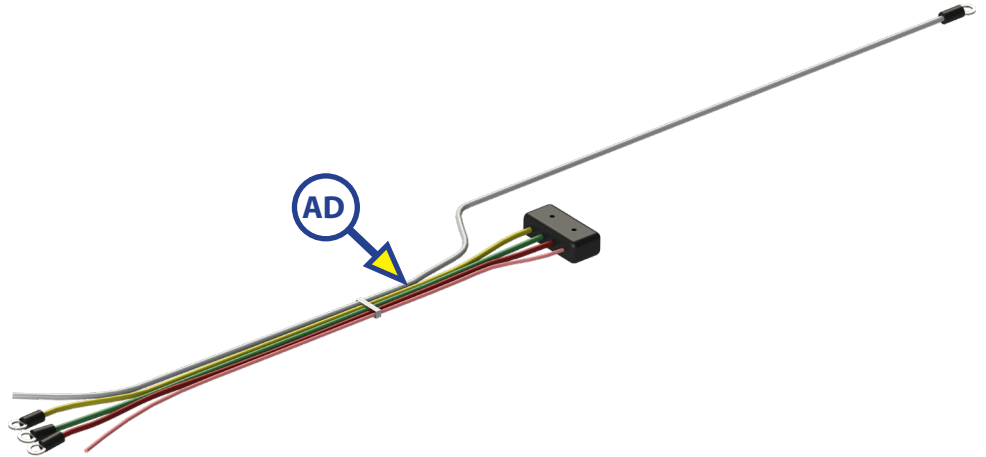

Callout	Part #	Description
F	318708	7" Tablet
G	318750	Wall Mount Docking Station
H	345081	Digital Switch, Touch Screen Wall Mount Switch

Callout	Part #	Description
I	318709	Wi-Fi Hub
J	378610	Range Extender
K	365207	My RV Range Extender (OBSOLETE)
NOTE: K, which consists of Parts I and K, has been replaced with L.		
L	406343	Wi-Fi Gateway Hub (CURRENT)
M	351138	Smart Switch
N	344920	5 Function Receiver with Selectable Fuses
	344922	5 Function Receiver with Selectable Fuses and Hydraulic
	344921	8 Function Receiver with Selectable Fuses
	344923	8 Function Receiver with Selectable Fuses and Hydraulic
O	318751	Lighting Control Module

Callout	Part #	Description
Y	331111	CAN bus Data Harness, 2 ft
	331113	CAN bus Data Harness, 5 ft
	331114	CAN bus Data Harness, 10 ft
	331116	CAN bus Data Harness, 20 ft
	331117	CAN bus Data Harness, 30 ft
	351071	CAN bus Data Harness, 50 ft
Z	329080	CAN bus Power Connector
AA	333041	CAN bus Terminating Resistor

AB

Original

Current

AC

AD

Callout	Part #	Description
AB	369717	OneControl® Tank Monitor Controller and Harness Kit (OBSELETE)
	437448	OneControl® Tank Monitor - V2 Controller Harness (10 amp) (CURRENT)
	431051	OneControl® Tank Monitor - V2 Controller Harness (20 amp) (CURRENT)
AC	341943	OneControl® Tank Monitor Controller Harness
AD	341236	Tank Sensor Resistor Pack