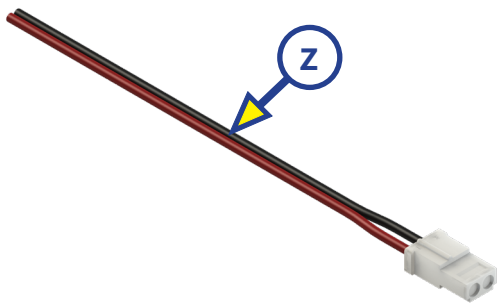

NOTE: Part numbers are shown for identification purposes only. Not all parts are available for individual sale. All parts with a link to the Lippert Store can be purchased.

Callout	Part #	Description
A	675806	5" OneControl® Touch Panel
	675813	7" OneControl® Touch Panel
B	644577	OneControl® Touch Panel Mounting Bracket
C	644579	Stainless Steel Pan Head Phillips Screw, 4" x 1"
D	644580	Stainless Steel Pan Head Phillips Screw, 2" x 1/4"
E	406345	5" OneControl® Touch Panel Assembly Kit
	406347	7" OneControl® Touch Panel Assembly Kit

Callout	Part #	Description
F	318708	7" Tablet
G	318750	Wall Mount Docking Station
H	345081	Digital Switch, Touch Screen Wall Mount Switch

Callout	Part #	Description
I	318709	Wi-Fi Hub
J	378610	Range Extender
K	365207	My RV Range Extender (OBSOLETE)
NOTE: K, which consists of Parts I and K, has been replaced with L.		
L	406343	Wi-Fi Gateway Hub (CURRENT)
M	351138	Smart Switch
N	344920	5 Function Receiver with Selectable Fuses
	344922	5 Function Receiver with Selectable Fuses and Hydraulic
	344921	8 Function Receiver with Selectable Fuses
	344923	8 Function Receiver with Selectable Fuses and Hydraulic
O	318751	Lighting Control Module

ELECTRONICS

Original

Current

Callout	Part #	Description
P	436375	Multi-Output LED Lighting Control Module
Q	308958	2 Motor Velocity Sync In-Wall Slide Controller
R	425749	Leveling Controller
S	345083	Leveling Controller (LincTab)
T	406348	Generator Genie Controller (ORIGINAL)
	709940	Auto Start Generator Genie Controller (CURRENT)

Callout	Part #	Description
Y	331111	CAN bus Data Harness, 2 ft
	331113	CAN bus Data Harness, 5 ft
	331114	CAN bus Data Harness, 10 ft
	331116	CAN bus Data Harness, 20 ft
	331117	CAN bus Data Harness, 30 ft
	351071	CAN bus Data Harness, 50 ft
Z	329080	CAN bus Power Connector
AA	333041	CAN bus Terminating Resistor