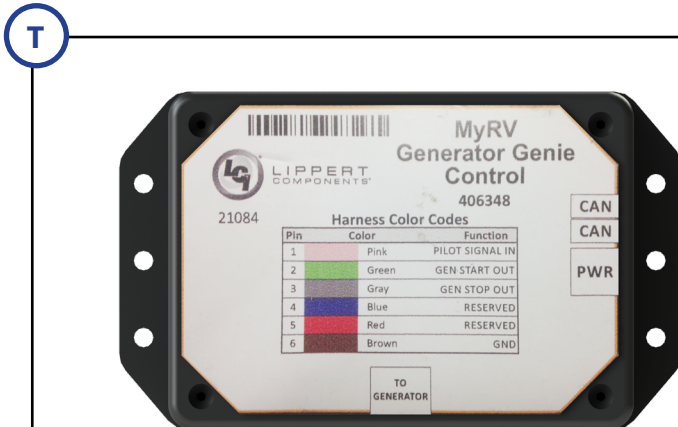

NOTE: Part numbers are shown for identification purposes only. Not all parts are available for individual sale. All parts with a link to the Lippert Store can be purchased.

Callout	Part #	Description
A	675806	5" OneControl® Touch Panel
	675813	7" OneControl® Touch Panel
B	644577	OneControl® Touch Panel Mounting Bracket
C	644579	Stainless Steel Pan Head Phillips Screw, 4" x 1"
D	644580	Stainless Steel Pan Head Phillips Screw, 2" x 1/4"
E	406345	5" OneControl® Touch Panel Assembly Kit
	406347	7" OneControl® Touch Panel Assembly Kit

Callout	Part #	Description
F	318708	7" Tablet
G	318750	Wall Mount Docking Station
H	345081	Digital Switch, Touch Screen Wall Mount Switch

Callout	Part #	Description
I	318709	Wi-Fi Hub
J	378610	Range Extender
K	365207	My RV Range Extender (OBSOLETE)
NOTE: K, which consists of Parts I and K, has been replaced with L.		
L	406343	Wi-Fi Gateway Hub (CURRENT)
M	351138	Smart Switch
N	344920	5 Function Receiver with Selectable Fuses
	344922	5 Function Receiver with Selectable Fuses and Hydraulic
	344921	8 Function Receiver with Selectable Fuses
	344923	8 Function Receiver with Selectable Fuses and Hydraulic
O	318751	Lighting Control Module

ELECTRONICS

Original

Current

Callout	Part #	Description
P	436375	Multi-Output LED Lighting Control Module
Q	308958	2 Motor Velocity Sync In-Wall Slide Controller
R	425749	Leveling Controller
S	345083	Leveling Controller (LincTab)
T	406348	Generator Genie Controller (ORIGINAL)
	709940	Auto Start Generator Genie Controller (CURRENT)