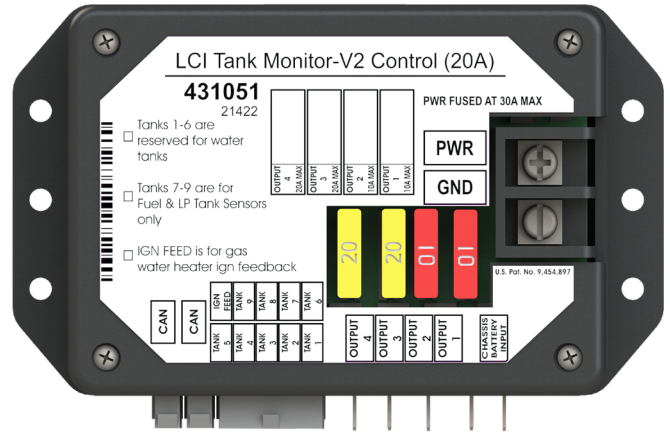

AB

Current

AC

AD

Callout	Part #	Description
AB	369717	OneControl® Tank Monitor Controller and Harness Kit (OBSELETE)
	437448	OneControl® Tank Monitor - V2 Controller Harness (10 amp) (CURRENT)
	431051	OneControl® Tank Monitor - V2 Controller Harness (20 amp) (CURRENT)
AC	341943	OneControl® Tank Monitor Controller Harness
AD	341236	Tank Sensor Resistor Pack