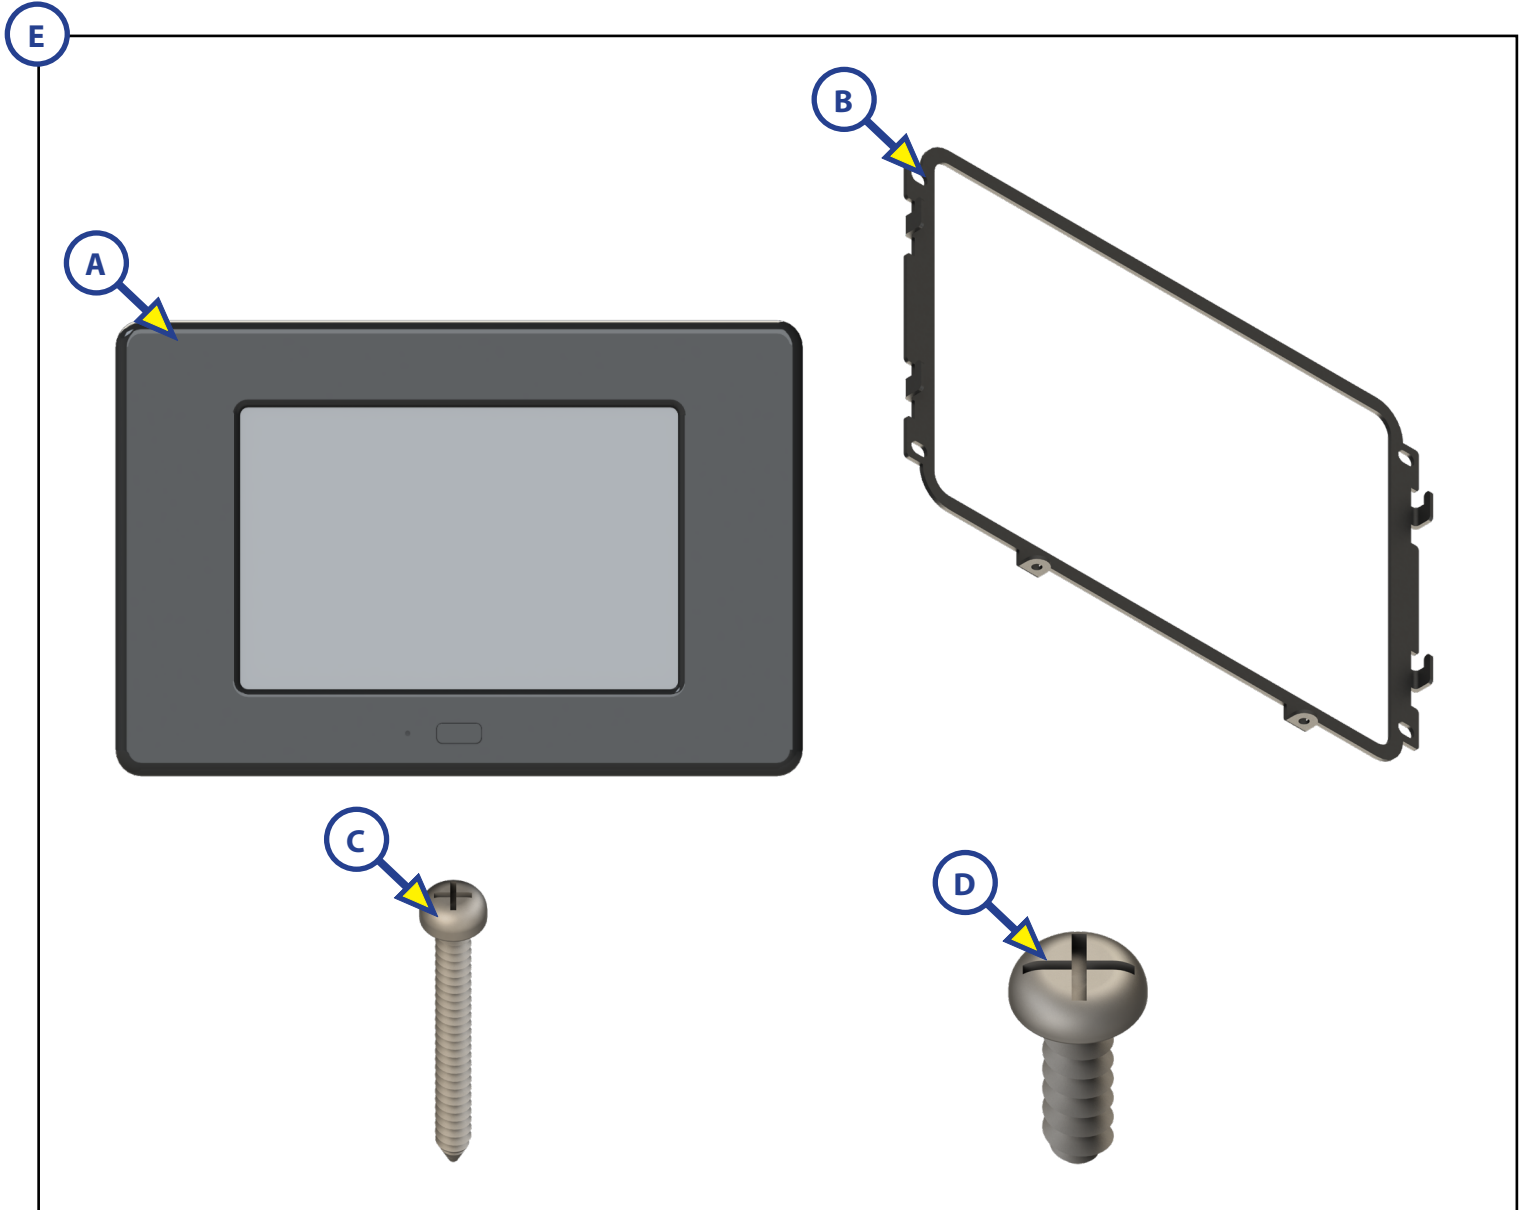

NOTE: Part numbers are shown for identification purposes only. Not all parts are available for individual sale. All parts with a link to the Lippert Store can be purchased.

Callout	Part #	Description
A	675806	5" OneControl® Touch Panel
	675813	7" OneControl® Touch Panel
B	644577	OneControl® Touch Panel Mounting Bracket
C	644579	Stainless Steel Pan Head Phillips Screw, 4" x 1"
D	644580	Stainless Steel Pan Head Phillips Screw, 2" x 1/4"
E	406345	5" OneControl® Touch Panel Assembly Kit
	406347	7" OneControl® Touch Panel Assembly Kit

Callout	Part #	Description
F	318708	7" Tablet
G	318750	Wall Mount Docking Station
H	345081	Digital Switch, Touch Screen Wall Mount Switch

Callout	Part #	Description
I	318709	Wi-Fi Hub
J	378610	Range Extender
K	365207	My RV Range Extender (OBSOLETE)
NOTE: K, which consists of Parts I and K, has been replaced with L.		
L	406343	Wi-Fi Gateway Hub (CURRENT)
M	351138	Smart Switch
N	344920	5 Function Receiver with Selectable Fuses
	344922	5 Function Receiver with Selectable Fuses and Hydraulic
	344921	8 Function Receiver with Selectable Fuses
	344923	8 Function Receiver with Selectable Fuses and Hydraulic
O	318751	Lighting Control Module

ELECTRONICS

Original

Current

Callout	Part #	Description
P	436375	Multi-Output LED Lighting Control Module
Q	308958	2 Motor Velocity Sync In-Wall Slide Controller
R	425749	Leveling Controller
S	345083	Leveling Controller (LincTab)
T	406348	Generator Genie Controller (ORIGINAL)
	709940	Auto Start Generator Genie Controller (CURRENT)

Callout	Part #	Description
Y	331111	CAN bus Data Harness, 2 ft
	331113	CAN bus Data Harness, 5 ft
	331114	CAN bus Data Harness, 10 ft
	331116	CAN bus Data Harness, 20 ft
	331117	CAN bus Data Harness, 30 ft
	351071	CAN bus Data Harness, 50 ft
Z	329080	CAN bus Power Connector
AA	333041	CAN bus Terminating Resistor