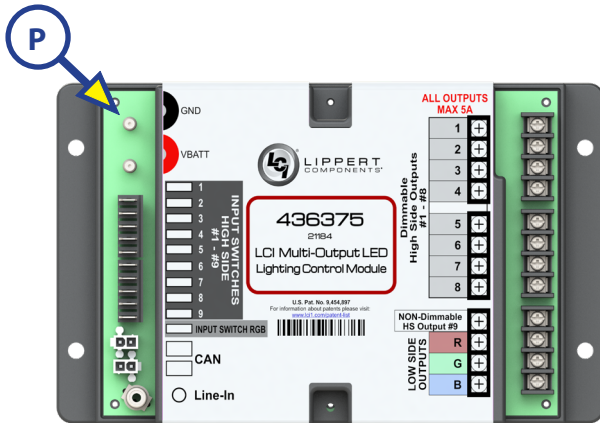

NOTE: Part numbers are shown for identification purposes only. Not all parts are available for individual sale. All parts with a link to the Lippert Store can be purchased.

Callout	Part #	Description
A	675806	5" OneControl® Touch Panel
	675813	7" OneControl® Touch Panel
B	644577	OneControl® Touch Panel Mounting Bracket
C	644579	Stainless Steel Pan Head Phillips Screw, 4" x 1"
D	644580	Stainless Steel Pan Head Phillips Screw, 2" x 1/4"
E	406345	5" OneControl® Touch Panel Assembly Kit
	406347	7" OneControl® Touch Panel Assembly Kit

Callout	Part #	Description
F	318708	7" Tablet
G	318750	Wall Mount Docking Station
H	345081	Digital Switch, Touch Screen Wall Mount Switch

Callout	Part #	Description
I	318709	Wi-Fi Hub
J	378610	Range Extender
K	365207	My RV Range Extender (OBSOLETE)
NOTE: K, which consists of Parts I and K, has been replaced with L.		
L	406343	Wi-Fi Gateway Hub (CURRENT)
M	351138	Smart Switch
N	344920	5 Function Receiver with Selectable Fuses
	344922	5 Function Receiver with Selectable Fuses and Hydraulic
	344921	8 Function Receiver with Selectable Fuses
	344923	8 Function Receiver with Selectable Fuses and Hydraulic
O	318751	Lighting Control Module

ELECTRONICS

Original

Current

Callout	Part #	Description
P	436375	Multi-Output LED Lighting Control Module
Q	308958	2 Motor Velocity Sync In-Wall Slide Controller
R	425749	Leveling Controller
S	345083	Leveling Controller (LincTab)
T	406348	Generator Genie Controller (ORIGINAL)
	709940	Auto Start Generator Genie Controller (CURRENT)