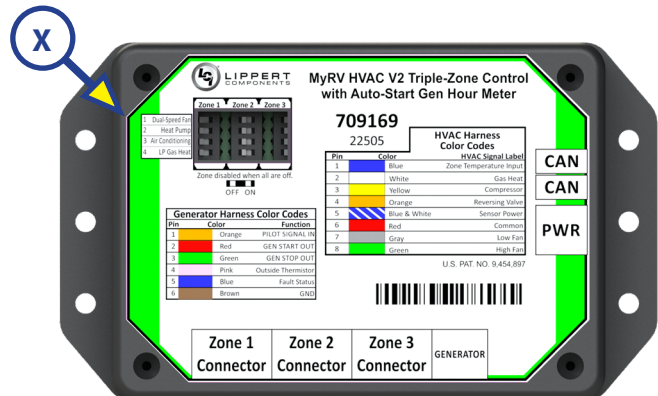

NOTE: Part numbers are shown for identification purposes only. Not all parts are available for individual sale. All parts with a link to the Lippert Store can be purchased.

Callout	Part #	Description
A	675806	5" OneControl® Touch Panel
	675813	7" OneControl® Touch Panel
B	644577	OneControl® Touch Panel Mounting Bracket
C	644579	Stainless Steel Pan Head Phillips Screw, 4" x 1"
D	644580	Stainless Steel Pan Head Phillips Screw, 2" x 1/4"
E	406345	5" OneControl® Touch Panel Assembly Kit
	406347	7" OneControl® Touch Panel Assembly Kit

Callout	Part #	Description
F	318708	7" Tablet
G	318750	Wall Mount Docking Station
H	345081	Digital Switch, Touch Screen Wall Mount Switch

Callout	Part #	Description
I	318709	Wi-Fi Hub
J	378610	Range Extender
K	365207	My RV Range Extender (OBSOLETE)
NOTE: K, which consists of Parts I and K, has been replaced with L.		
L	406343	Wi-Fi Gateway Hub (CURRENT)
M	351138	Smart Switch
N	344920	5 Function Receiver with Selectable Fuses
	344922	5 Function Receiver with Selectable Fuses and Hydraulic
	344921	8 Function Receiver with Selectable Fuses
	344923	8 Function Receiver with Selectable Fuses and Hydraulic
O	318751	Lighting Control Module

ELECTRONICS

Original

Current

Callout	Part #	Description
P	436375	Multi-Output LED Lighting Control Module
Q	308958	2 Motor Velocity Sync In-Wall Slide Controller
R	425749	Leveling Controller
S	345083	Leveling Controller (LincTab)
T	406348	Generator Genie Controller (ORIGINAL)
	709940	Auto Start Generator Genie Controller (CURRENT)

Callout	Part #	Description
U	406350	Dual Zone HVAC Controller
V	709167	V2 Single Zone HVAC Control w/ Auto Gen Start
W	709168	V2 Dual Zone HVAC Control w/ Auto Gen Start
X	709169	V2 Triple Zone HVAC Control w/ Auto Gen Start
NOTE: A single zone HVAC Controller (425924) is also available.		