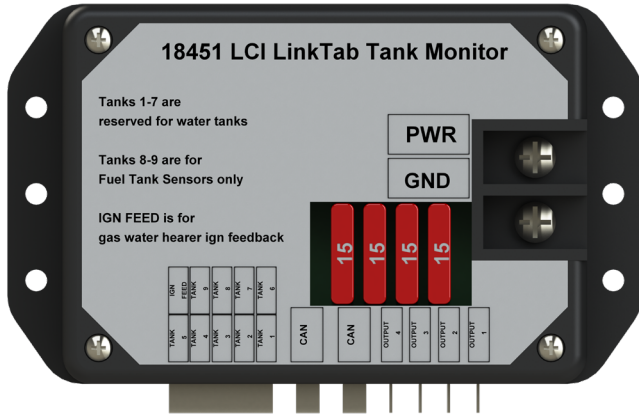

AB

Original