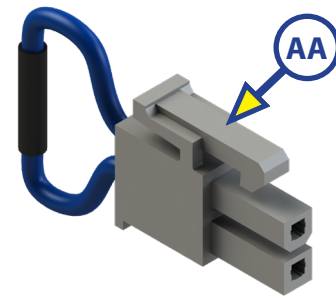

NOTE: Part numbers are shown for identification purposes only. Not all parts are available for individual sale. All parts with a link to the Lippert Store can be purchased.

Callout	Part #	Description
A	675806	5" OneControl® Touch Panel
	675813	7" OneControl® Touch Panel
B	644577	OneControl® Touch Panel Mounting Bracket
C	644579	Stainless Steel Pan Head Phillips Screw, 4" x 1"
D	644580	Stainless Steel Pan Head Phillips Screw, 2" x 1/4"
E	406345	5" OneControl® Touch Panel Assembly Kit
	406347	7" OneControl® Touch Panel Assembly Kit

Callout	Part #	Description
F	318708	7" Tablet
G	318750	Wall Mount Docking Station
H	345081	Digital Switch, Touch Screen Wall Mount Switch

Callout	Part #	Description
I	318709	Wi-Fi Hub
J	378610	Range Extender
K	365207	My RV Range Extender (OBSOLETE)
NOTE: K, which consists of Parts I and K, has been replaced with L.		
L	406343	Wi-Fi Gateway Hub (CURRENT)
M	351138	Smart Switch
N	344920	5 Function Receiver with Selectable Fuses
	344922	5 Function Receiver with Selectable Fuses and Hydraulic
	344921	8 Function Receiver with Selectable Fuses
	344923	8 Function Receiver with Selectable Fuses and Hydraulic
O	318751	Lighting Control Module

ELECTRONICS

Original

Current

Callout	Part #	Description
P	436375	Multi-Output LED Lighting Control Module
Q	308958	2 Motor Velocity Sync In-Wall Slide Controller
R	425749	Leveling Controller
S	345083	Leveling Controller (LincTab)
T	406348	Generator Genie Controller (ORIGINAL)
	709940	Auto Start Generator Genie Controller (CURRENT)

Callout	Part #	Description
U	406350	Dual Zone HVAC Controller
V	709167	V2 Single Zone HVAC Control w/ Auto Gen Start
W	709168	V2 Dual Zone HVAC Control w/ Auto Gen Start
X	709169	V2 Triple Zone HVAC Control w/ Auto Gen Start
NOTE: A single zone HVAC Controller (425924) is also available.		