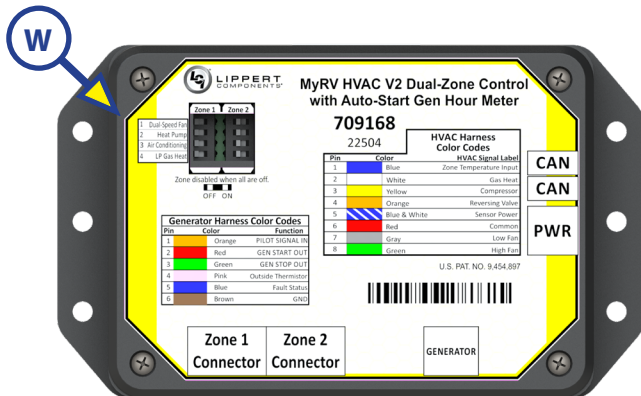

NOTE: Part numbers are shown for identification purposes only. Not all parts are available for individual sale. All parts with a link to the Lippert Store can be purchased.

Callout	Part #	Description
A	675806	5" OneControl® Touch Panel
	675813	7" OneControl® Touch Panel
B	644577	OneControl® Touch Panel Mounting Bracket
C	644579	Stainless Steel Pan Head Phillips Screw, 4" x 1"
D	644580	Stainless Steel Pan Head Phillips Screw, 2" x 1/4"
E	406345	5" OneControl® Touch Panel Assembly Kit
	406347	7" OneControl® Touch Panel Assembly Kit

Callout	Part #	Description
F	318708	7" Tablet
G	318750	Wall Mount Docking Station
H	345081	Digital Switch, Touch Screen Wall Mount Switch

Callout	Part #	Description
I	318709	Wi-Fi Hub
J	378610	Range Extender
K	365207	My RV Range Extender (OBSOLETE)
NOTE: K, which consists of Parts I and K, has been replaced with L.		
L	406343	Wi-Fi Gateway Hub (CURRENT)
M	351138	Smart Switch
N	344920	5 Function Receiver with Selectable Fuses
	344922	5 Function Receiver with Selectable Fuses and Hydraulic
	344921	8 Function Receiver with Selectable Fuses
	344923	8 Function Receiver with Selectable Fuses and Hydraulic
O	318751	Lighting Control Module

ELECTRONICS

Original

Current

Callout	Part #	Description
P	436375	Multi-Output LED Lighting Control Module
Q	308958	2 Motor Velocity Sync In-Wall Slide Controller
R	425749	Leveling Controller
S	345083	Leveling Controller (LincTab)
T	406348	Generator Genie Controller (ORIGINAL)
	709940	Auto Start Generator Genie Controller (CURRENT)

Callout	Part #	Description
U	406350	Dual Zone HVAC Controller
V	709167	V2 Single Zone HVAC Control w/ Auto Gen Start
W	709168	V2 Dual Zone HVAC Control w/ Auto Gen Start
X	709169	V2 Triple Zone HVAC Control w/ Auto Gen Start
NOTE: A single zone HVAC Controller (425924) is also available.		