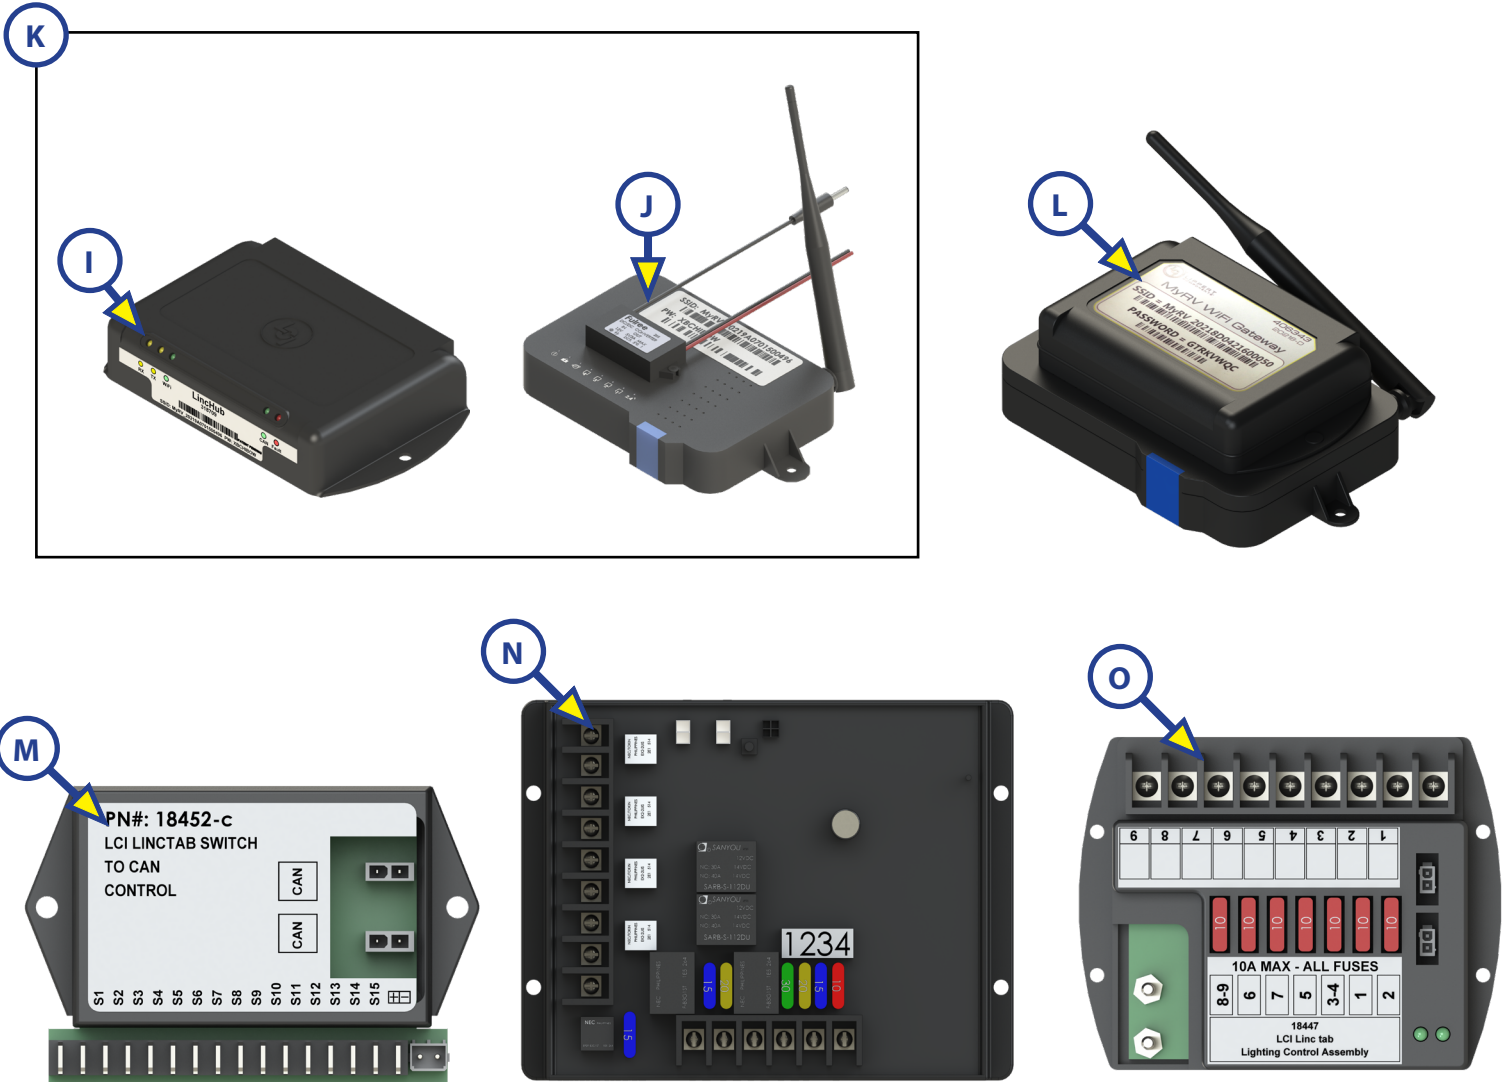

NOTE: Part numbers are shown for identification purposes only. Not all parts are available for individual sale. All parts with a link to the Lippert Store can be purchased.

Callout	Part #	Description
A	675806	5" OneControl® Touch Panel
	675813	7" OneControl® Touch Panel
B	644577	OneControl® Touch Panel Mounting Bracket
C	644579	Stainless Steel Pan Head Phillips Screw, 4" x 1"
D	644580	Stainless Steel Pan Head Phillips Screw, 2" x 1/4"
E	406345	5" OneControl® Touch Panel Assembly Kit
	406347	7" OneControl® Touch Panel Assembly Kit

Callout	Part #	Description
F	318708	7" Tablet
G	318750	Wall Mount Docking Station
H	345081	Digital Switch, Touch Screen Wall Mount Switch

Callout	Part #	Description
I	318709	Wi-Fi Hub
J	378610	Range Extender
K	365207	My RV Range Extender (OBSOLETE)
NOTE: K, which consists of Parts I and K, has been replaced with L.		
L	406343	Wi-Fi Gateway Hub (CURRENT)
M	351138	Smart Switch
N	344920	5 Function Receiver with Selectable Fuses
	344922	5 Function Receiver with Selectable Fuses and Hydraulic
	344921	8 Function Receiver with Selectable Fuses
	344923	8 Function Receiver with Selectable Fuses and Hydraulic
O	318751	Lighting Control Module

ELECTRONICS

Original

Current

Callout	Part #	Description
P	436375	Multi-Output LED Lighting Control Module
Q	308958	2 Motor Velocity Sync In-Wall Slide Controller
R	425749	Leveling Controller
S	345083	Leveling Controller (LincTab)
T	406348	Generator Genie Controller (ORIGINAL)
	709940	Auto Start Generator Genie Controller (CURRENT)

Callout	Part #	Description
Y	331111	CAN bus Data Harness, 2 ft
	331113	CAN bus Data Harness, 5 ft
	331114	CAN bus Data Harness, 10 ft
	331116	CAN bus Data Harness, 20 ft
	331117	CAN bus Data Harness, 30 ft
	351071	CAN bus Data Harness, 50 ft
Z	329080	CAN bus Power Connector
AA	333041	CAN bus Terminating Resistor