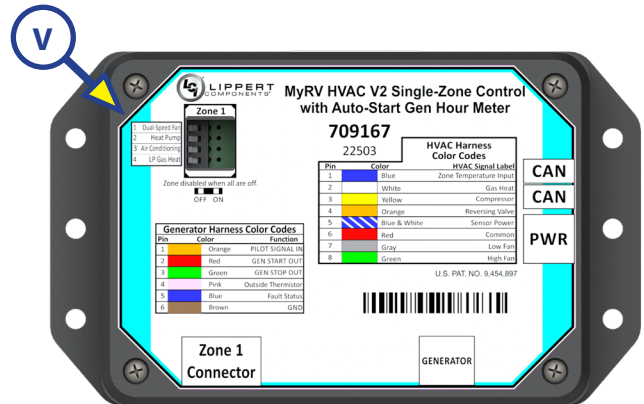

NOTE: Part numbers are shown for identification purposes only. Not all parts are available for individual sale. All parts with a link to the Lippert Store can be purchased.

Callout	Part #	Description
A	675806	5" OneControl® Touch Panel
	675813	7" OneControl® Touch Panel
B	644577	OneControl® Touch Panel Mounting Bracket
C	644579	Stainless Steel Pan Head Phillips Screw, 4" x 1"
D	644580	Stainless Steel Pan Head Phillips Screw, 2" x 1/4"
E	406345	5" OneControl® Touch Panel Assembly Kit
	406347	7" OneControl® Touch Panel Assembly Kit

Callout	Part #	Description
F	318708	7" Tablet
G	318750	Wall Mount Docking Station
H	345081	Digital Switch, Touch Screen Wall Mount Switch

Callout	Part #	Description
I	318709	Wi-Fi Hub
J	378610	Range Extender
K	365207	My RV Range Extender (OBSOLETE)
NOTE: K, which consists of Parts I and K, has been replaced with L.		
L	406343	Wi-Fi Gateway Hub (CURRENT)
M	351138	Smart Switch
N	344920	5 Function Receiver with Selectable Fuses
	344922	5 Function Receiver with Selectable Fuses and Hydraulic
	344921	8 Function Receiver with Selectable Fuses
	344923	8 Function Receiver with Selectable Fuses and Hydraulic
O	318751	Lighting Control Module

ELECTRONICS

Original

Current

Callout	Part #	Description
P	436375	Multi-Output LED Lighting Control Module
Q	308958	2 Motor Velocity Sync In-Wall Slide Controller
R	425749	Leveling Controller
S	345083	Leveling Controller (LincTab)
T	406348	Generator Genie Controller (ORIGINAL)
	709940	Auto Start Generator Genie Controller (CURRENT)