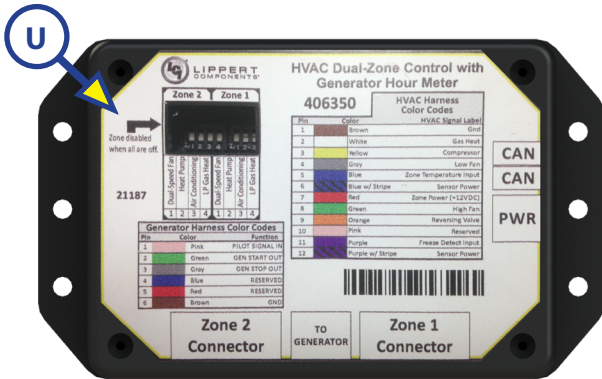

NOTE: Part numbers are shown for identification purposes only. Not all parts are available for individual sale. All parts with a link to the Lippert Store can be purchased.

Callout	Part #	Description
A	675806	5" OneControl® Touch Panel
	675813	7" OneControl® Touch Panel
B	644577	OneControl® Touch Panel Mounting Bracket
C	644579	Stainless Steel Pan Head Phillips Screw, 4" x 1"
D	644580	Stainless Steel Pan Head Phillips Screw, 2" x 1/4"
E	406345	5" OneControl® Touch Panel Assembly Kit
	406347	7" OneControl® Touch Panel Assembly Kit

Callout	Part #	Description
F	318708	7" Tablet
G	318750	Wall Mount Docking Station
H	345081	Digital Switch, Touch Screen Wall Mount Switch

Callout	Part #	Description
I	318709	Wi-Fi Hub
J	378610	Range Extender
K	365207	My RV Range Extender (OBSOLETE)
NOTE: K, which consists of Parts I and K, has been replaced with L.		
L	406343	Wi-Fi Gateway Hub (CURRENT)
M	351138	Smart Switch
N	344920	5 Function Receiver with Selectable Fuses
	344922	5 Function Receiver with Selectable Fuses and Hydraulic
	344921	8 Function Receiver with Selectable Fuses
	344923	8 Function Receiver with Selectable Fuses and Hydraulic
O	318751	Lighting Control Module

ELECTRONICS

Original

Current

Callout	Part #	Description
P	436375	Multi-Output LED Lighting Control Module
Q	308958	2 Motor Velocity Sync In-Wall Slide Controller
R	425749	Leveling Controller
S	345083	Leveling Controller (LincTab)
T	406348	Generator Genie Controller (ORIGINAL)
	709940	Auto Start Generator Genie Controller (CURRENT)

Callout	Part #	Description
U	406350	Dual Zone HVAC Controller
V	709167	V2 Single Zone HVAC Control w/ Auto Gen Start
W	709168	V2 Dual Zone HVAC Control w/ Auto Gen Start
X	709169	V2 Triple Zone HVAC Control w/ Auto Gen Start
NOTE: A single zone HVAC Controller (425924) is also available.		