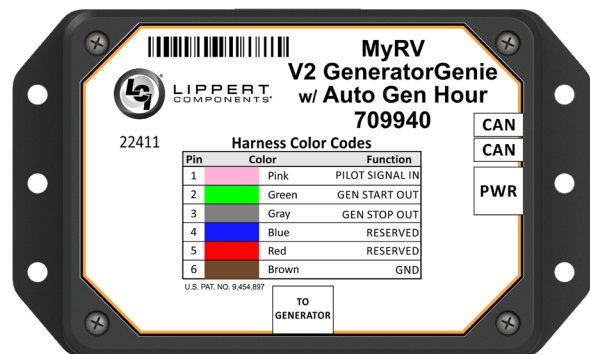

NOTE: Part numbers are shown for identification purposes only. Not all parts are available for individual sale. All parts with a link to the Lippert Store can be purchased.

Callout	Part #	Description
A	675806	5" OneControl® Touch Panel
	675813	7" OneControl® Touch Panel
B	644577	OneControl® Touch Panel Mounting Bracket
C	644579	Stainless Steel Pan Head Phillips Screw, 4" x 1"
D	644580	Stainless Steel Pan Head Phillips Screw, 2" x 1/4"
E	406345	5" OneControl® Touch Panel Assembly Kit
	406347	7" OneControl® Touch Panel Assembly Kit

Callout	Part #	Description
F	318708	7" Tablet
G	318750	Wall Mount Docking Station
H	345081	Digital Switch, Touch Screen Wall Mount Switch

Callout	Part #	Description
I	318709	Wi-Fi Hub
J	378610	Range Extender
K	365207	My RV Range Extender (OBSOLETE)
NOTE: K, which consists of Parts I and K, has been replaced with L.		
L	406343	Wi-Fi Gateway Hub (CURRENT)
M	351138	Smart Switch
N	344920	5 Function Receiver with Selectable Fuses
	344922	5 Function Receiver with Selectable Fuses and Hydraulic
	344921	8 Function Receiver with Selectable Fuses
	344923	8 Function Receiver with Selectable Fuses and Hydraulic
O	318751	Lighting Control Module

ELECTRONICS

Original

Current

Callout	Part #	Description
P	436375	Multi-Output LED Lighting Control Module
Q	308958	2 Motor Velocity Sync In-Wall Slide Controller
R	425749	Leveling Controller
S	345083	Leveling Controller (LincTab)
T	406348	Generator Genie Controller (ORIGINAL)
	709940	Auto Start Generator Genie Controller (CURRENT)