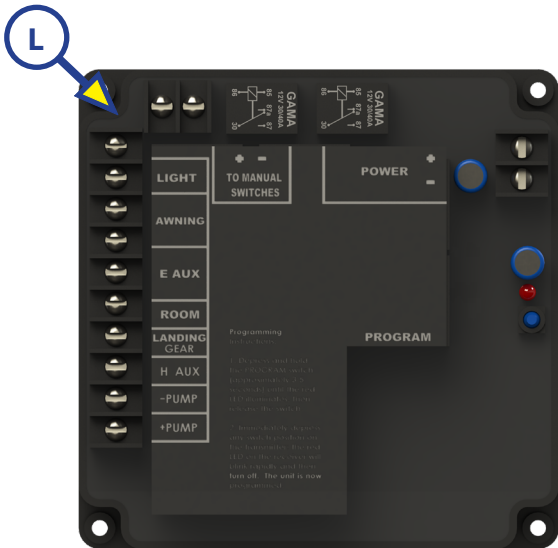

Callout	Part #	Description
A	179839	GAMA Remote Control Key Fob (OBSELETE)
B	183734	GAMA First Gen. Small Key Fob (OBSELETE)
		GAMA Second Gen. Small Key Fob (OBSELETE)
C	255193	GAMA Wireless Linc Transmitter (OBSELETE)
D	248046	2 Function Hydraulic Wireless Transmitter Remote (OBSELETE)
E	206436	LCD Wireless Remote Fob (OBSELETE)
F	329164	IDS Touch Screen Transmitter w/ Leveling and Fuse Programming
G	292614	IDS Transmitter

WIRELESS TRANSMITTERS AND RECEIVERS

ELECTRONICS

Callout	Part #	Description
H	206437	5 Function LCD Remote Receiver (OBSOLETE)
	305117	5 Function Receiver w/ Selectable Fuses (Current)
I	217609	8 Function Wireless Remote Receiver (OBSOLETE)
	305119	8 Function Receiver w/ Selectable Fuses (Current)

WIRELESS TRANSMITTERS AND RECEIVERS

ELECTRONICS

Callout	Part #	Description
J	165257	5th Wheel Wireless Receiver (OBSOLETE)
K	183744	New Generation Wireless Receiver (OBSOLETE)
L	248045	2 Function Hydraulic Wireless Receiver
M	305120	5 Function Receiver with Hydraulic w/ Selectable Fuses

WIRELESS TRANSMITTERS AND RECEIVERS

ELECTRONICS

Callout	Part #	Description
N	252885	8 Function Wireless Remote Receiver w/ Hydraulic Option (OBSOLETE)
	305121	8 Function Receiver with Hydraulic w/ Selectable Fuses (Current)
O	305119	Linc 8 Function Receiver with Selectable Fuses
P	322881	Linc Digital Switch Interface