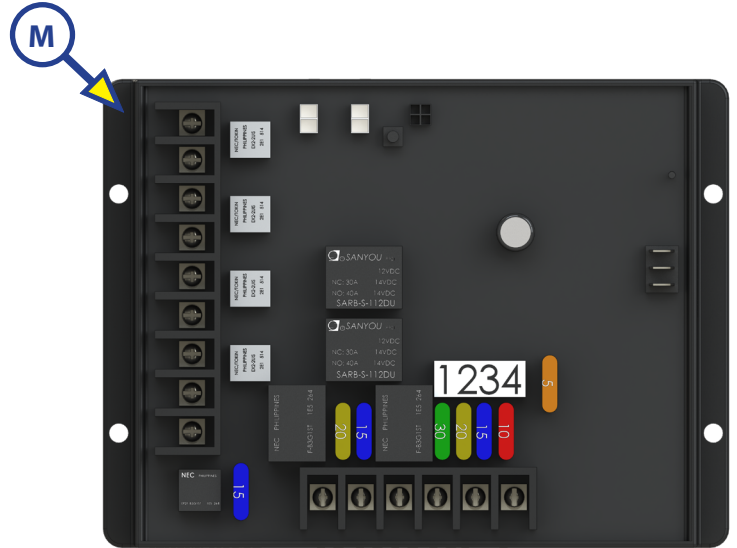

Callout	Part #	Description
A	179839	GAMA Remote Control Key Fob (OBSELETE)
B	183734	GAMA First Gen. Small Key Fob (OBSELETE)
		GAMA Second Gen. Small Key Fob (OBSELETE)
C	255193	GAMA Wireless Linc Transmitter (OBSELETE)
D	248046	2 Function Hydraulic Wireless Transmitter Remote (OBSELETE)
E	206436	LCD Wireless Remote Fob (OBSELETE)
F	329164	IDS Touch Screen Transmitter w/ Leveling and Fuse Programming
G	292614	IDS Transmitter

WIRELESS TRANSMITTERS AND RECEIVERS

ELECTRONICS

Callout	Part #	Description
H	206437	5 Function LCD Remote Receiver (OBSOLETE)
	305117	5 Function Receiver w/ Selectable Fuses (Current)
I	217609	8 Function Wireless Remote Receiver (OBSOLETE)
	305119	8 Function Receiver w/ Selectable Fuses (Current)

WIRELESS TRANSMITTERS AND RECEIVERS

ELECTRONICS

Callout	Part #	Description
J	165257	5th Wheel Wireless Receiver (OBSOLETE)
K	183744	New Generation Wireless Receiver (OBSOLETE)
L	248045	2 Function Hydraulic Wireless Receiver
M	305120	5 Function Receiver with Hydraulic w/ Selectable Fuses

WIRELESS TRANSMITTERS AND RECEIVERS

ELECTRONICS

Callout	Part #	Description
N	252885	8 Function Wireless Remote Receiver w/ Hydraulic Option (OBSOLETE)
	305121	8 Function Receiver with Hydraulic w/ Selectable Fuses (Current)
O	305119	Linc 8 Function Receiver with Selectable Fuses
P	322881	Linc Digital Switch Interface