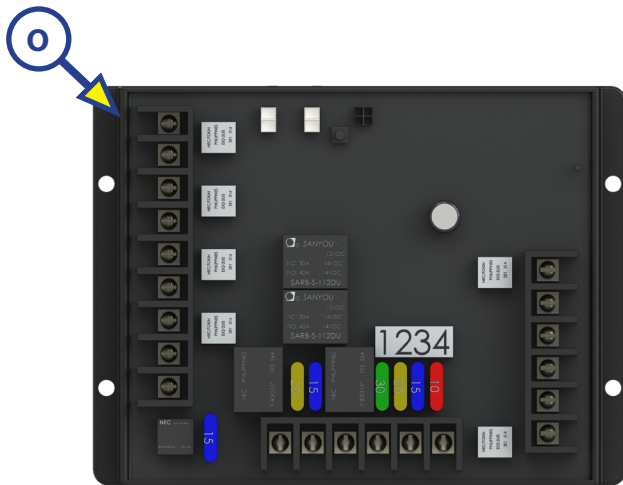

Callout	Part #	Description
A	179839	GAMA Remote Control Key Fob (OBSELETE)
B	183734	GAMA First Gen. Small Key Fob (OBSELETE)
		GAMA Second Gen. Small Key Fob (OBSELETE)
C	255193	GAMA Wireless Linc Transmitter (OBSELETE)
D	248046	2 Function Hydraulic Wireless Transmitter Remote (OBSELETE)
E	206436	LCD Wireless Remote Fob (OBSELETE)
F	329164	IDS Touch Screen Transmitter w/ Leveling and Fuse Programming
G	292614	IDS Transmitter

WIRELESS TRANSMITTERS AND RECEIVERS

ELECTRONICS

Callout	Part #	Description
H	206437	5 Function LCD Remote Receiver (OBSOLETE)
	305117	5 Function Receiver w/ Selectable Fuses (Current)
I	217609	8 Function Wireless Remote Receiver (OBSOLETE)
	305119	8 Function Receiver w/ Selectable Fuses (Current)

WIRELESS TRANSMITTERS AND RECEIVERS

ELECTRONICS

Callout	Part #	Description
J	165257	5th Wheel Wireless Receiver (OBSOLETE)
K	183744	New Generation Wireless Receiver (OBSOLETE)
L	248045	2 Function Hydraulic Wireless Receiver
M	305120	5 Function Receiver with Hydraulic w/ Selectable Fuses

WIRELESS TRANSMITTERS AND RECEIVERS

ELECTRONICS

Callout	Part #	Description
N	252885	8 Function Wireless Remote Receiver w/ Hydraulic Option (OBSOLETE)
	305121	8 Function Receiver with Hydraulic w/ Selectable Fuses (Current)
O	305119	Linc 8 Function Receiver with Selectable Fuses
P	322881	Linc Digital Switch Interface