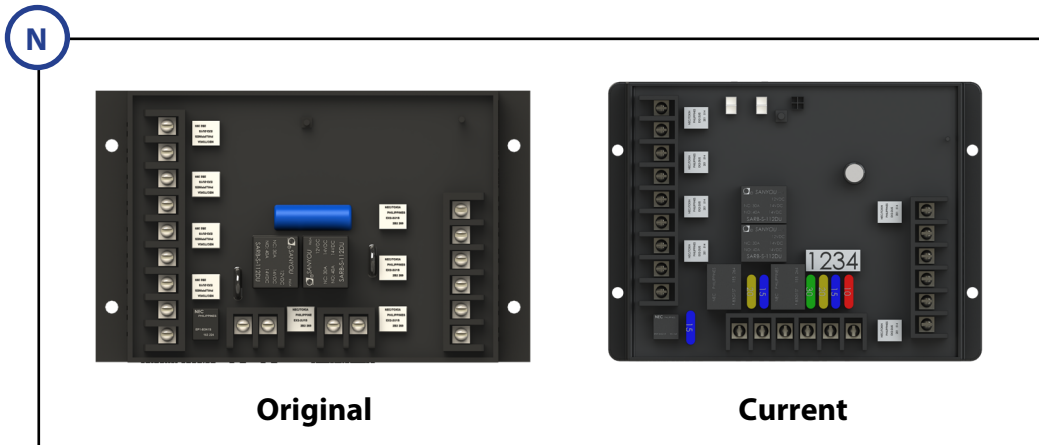

Callout	Part #	Description
A	179839	GAMA Remote Control Key Fob (OBSELETE)
B	183734	GAMA First Gen. Small Key Fob (OBSELETE)
		GAMA Second Gen. Small Key Fob (OBSELETE)
C	255193	GAMA Wireless Linc Transmitter (OBSELETE)
D	248046	2 Function Hydraulic Wireless Transmitter Remote (OBSELETE)
E	206436	LCD Wireless Remote Fob (OBSELETE)
F	329164	IDS Touch Screen Transmitter w/ Leveling and Fuse Programming
G	292614	IDS Transmitter

WIRELESS TRANSMITTERS AND RECEIVERS

ELECTRONICS

Callout	Part #	Description
H	206437	5 Function LCD Remote Receiver (OBSOLETE)
	305117	5 Function Receiver w/ Selectable Fuses (Current)
I	217609	8 Function Wireless Remote Receiver (OBSOLETE)
	305119	8 Function Receiver w/ Selectable Fuses (Current)

WIRELESS TRANSMITTERS AND RECEIVERS

ELECTRONICS

Callout	Part #	Description
J	165257	5th Wheel Wireless Receiver (OBSOLETE)
K	183744	New Generation Wireless Receiver (OBSOLETE)
L	248045	2 Function Hydraulic Wireless Receiver
M	305120	5 Function Receiver with Hydraulic w/ Selectable Fuses

WIRELESS TRANSMITTERS AND RECEIVERS

ELECTRONICS

Callout	Part #	Description
N	252885	8 Function Wireless Remote Receiver w/ Hydraulic Option (OBSOLETE)
	305121	8 Function Receiver with Hydraulic w/ Selectable Fuses (Current)
O	305119	Linc 8 Function Receiver with Selectable Fuses
P	322881	Linc Digital Switch Interface