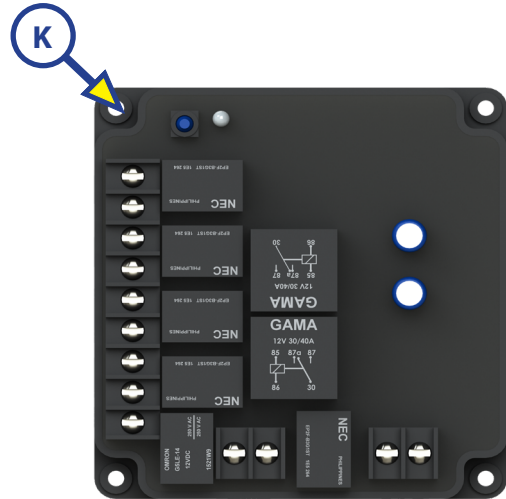

Callout	Part #	Description
A	179839	GAMA Remote Control Key Fob (OBSELETE)
B	183734	GAMA First Gen. Small Key Fob (OBSELETE)
		GAMA Second Gen. Small Key Fob (OBSELETE)
C	255193	GAMA Wireless Linc Transmitter (OBSELETE)
D	248046	2 Function Hydraulic Wireless Transmitter Remote (OBSELETE)
E	206436	LCD Wireless Remote Fob (OBSELETE)
F	329164	IDS Touch Screen Transmitter w/ Leveling and Fuse Programming
G	292614	IDS Transmitter

WIRELESS TRANSMITTERS AND RECEIVERS

ELECTRONICS

Callout	Part #	Description
H	206437	5 Function LCD Remote Receiver (OBSOLETE)
	305117	5 Function Receiver w/ Selectable Fuses (Current)
I	217609	8 Function Wireless Remote Receiver (OBSOLETE)
	305119	8 Function Receiver w/ Selectable Fuses (Current)

WIRELESS TRANSMITTERS AND RECEIVERS

ELECTRONICS

Callout	Part #	Description
J	165257	5th Wheel Wireless Receiver (OBSOLETE)
K	183744	New Generation Wireless Receiver (OBSOLETE)
L	248045	2 Function Hydraulic Wireless Receiver
M	305120	5 Function Receiver with Hydraulic w/ Selectable Fuses

WIRELESS TRANSMITTERS AND RECEIVERS

ELECTRONICS

Callout	Part #	Description
N	252885	8 Function Wireless Remote Receiver w/ Hydraulic Option (OBSOLETE)
	305121	8 Function Receiver with Hydraulic w/ Selectable Fuses (Current)
O	305119	Linc 8 Function Receiver with Selectable Fuses
P	322881	Linc Digital Switch Interface