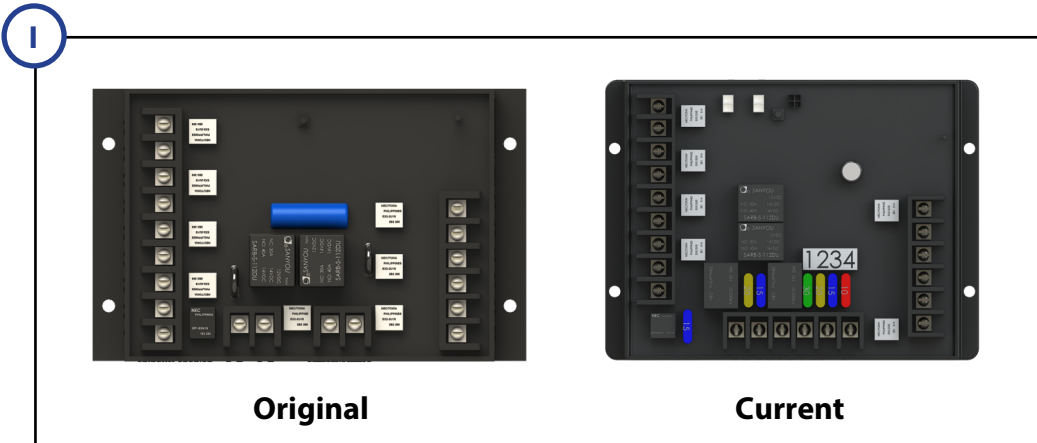

WIRELESS TRANSMITTERS AND RECEIVERS

ELECTRONICS

NOTE: Part numbers are shown for identification purposes only. Not all parts are available for individual sale. All parts with a link to the Lippert Store can be purchased.

Callout	Part #	Description
A	179839	GAMA Remote Control Key Fob (OBSELETE)
B	183734	GAMA First Gen. Small Key Fob (OBSELETE)
		GAMA Second Gen. Small Key Fob (OBSELETE)
C	255193	GAMA Wireless Linc Transmitter (OBSELETE)
D	248046	2 Function Hydraulic Wireless Transmitter Remote (OBSELETE)
E	206436	LCD Wireless Remote Fob (OBSELETE)
F	329164	IDS Touch Screen Transmitter w/ Leveling and Fuse Programming
G	292614	IDS Transmitter

WIRELESS TRANSMITTERS AND RECEIVERS

ELECTRONICS

Callout	Part #	Description
H	206437	5 Function LCD Remote Receiver (OBSOLETE)
	305117	5 Function Receiver w/ Selectable Fuses (Current)
I	217609	8 Function Wireless Remote Receiver (OBSOLETE)
	305119	8 Function Receiver w/ Selectable Fuses (Current)