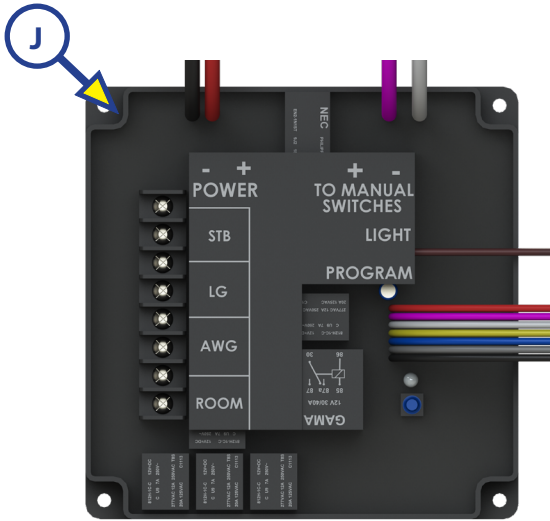

Callout	Part #	Description
A	179839	GAMA Remote Control Key Fob (OBSELETE)
B	183734	GAMA First Gen. Small Key Fob (OBSELETE)
		GAMA Second Gen. Small Key Fob (OBSELETE)
C	255193	GAMA Wireless Linc Transmitter (OBSELETE)
D	248046	2 Function Hydraulic Wireless Transmitter Remote (OBSELETE)
E	206436	LCD Wireless Remote Fob (OBSELETE)
F	329164	IDS Touch Screen Transmitter w/ Leveling and Fuse Programming
G	292614	IDS Transmitter

WIRELESS TRANSMITTERS AND RECEIVERS

ELECTRONICS

Callout	Part #	Description
H	206437	5 Function LCD Remote Receiver (OBSOLETE)
	305117	5 Function Receiver w/ Selectable Fuses (Current)
I	217609	8 Function Wireless Remote Receiver (OBSOLETE)
	305119	8 Function Receiver w/ Selectable Fuses (Current)

WIRELESS TRANSMITTERS AND RECEIVERS

ELECTRONICS

Callout	Part #	Description
J	165257	5th Wheel Wireless Receiver (OBSOLETE)
K	183744	New Generation Wireless Receiver (OBSOLETE)
L	248045	2 Function Hydraulic Wireless Receiver
M	305120	5 Function Receiver with Hydraulic w/ Selectable Fuses

WIRELESS TRANSMITTERS AND RECEIVERS

ELECTRONICS

Callout	Part #	Description
N	252885	8 Function Wireless Remote Receiver w/ Hydraulic Option (OBSOLETE)
	305121	8 Function Receiver with Hydraulic w/ Selectable Fuses (Current)
O	305119	Linc 8 Function Receiver with Selectable Fuses
P	322881	Linc Digital Switch Interface