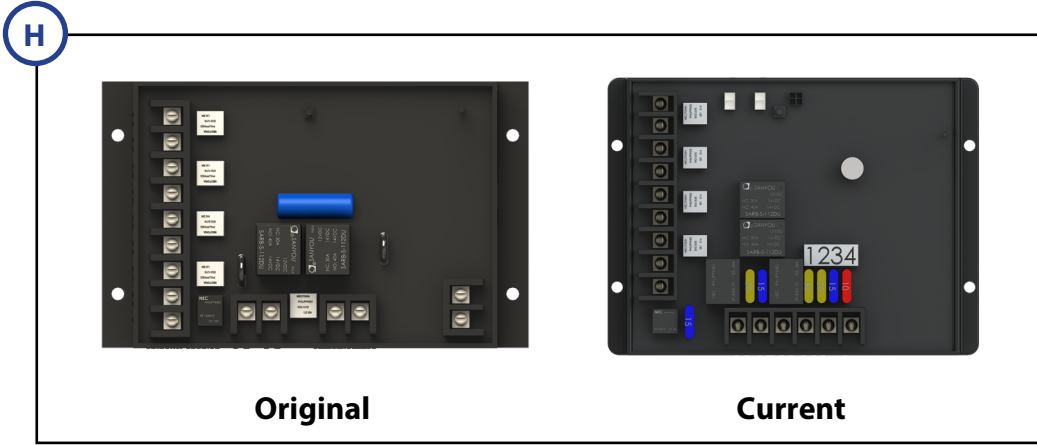

WIRELESS TRANSMITTERS AND RECEIVERS

ELECTRONICS

NOTE: Part numbers are shown for identification purposes only. Not all parts are available for individual sale. All parts with a link to the Lippert Store can be purchased.

Callout	Part #	Description
A	179839	GAMA Remote Control Key Fob (OBSELETE)
B	183734	GAMA First Gen. Small Key Fob (OBSELETE)
		GAMA Second Gen. Small Key Fob (OBSELETE)
C	255193	GAMA Wireless Linc Transmitter (OBSELETE)
D	248046	2 Function Hydraulic Wireless Transmitter Remote (OBSELETE)
E	206436	LCD Wireless Remote Fob (OBSELETE)
F	329164	IDS Touch Screen Transmitter w/ Leveling and Fuse Programming
G	292614	IDS Transmitter

WIRELESS TRANSMITTERS AND RECEIVERS

ELECTRONICS

Callout	Part #	Description
H	206437	5 Function LCD Remote Receiver (OBSOLETE)
	305117	5 Function Receiver w/ Selectable Fuses (Current)
I	217609	8 Function Wireless Remote Receiver (OBSOLETE)
	305119	8 Function Receiver w/ Selectable Fuses (Current)