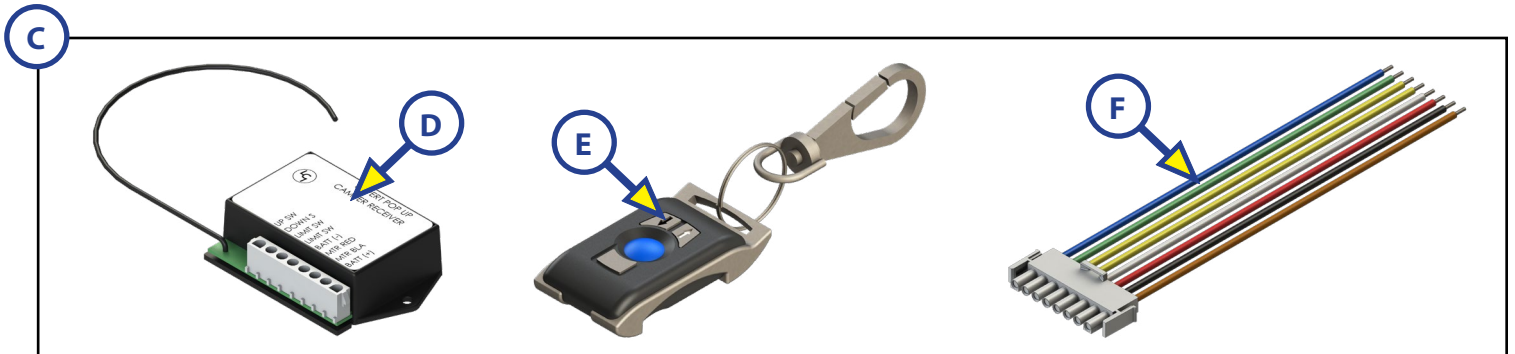

POWER AND MOTION

Callout	Part #	Description
A	238796	Power Roof Lift Assembly with Key Fob, Harness and Controller
	331506	Power Roof Lift with Ballnut
B	242305	Motor
C	243594	Power Roof Lift Controller, Key Fob, and Harness Kit
D	247630	Controller
E	*247631	Key Fob
F	*344481	Wire Harness

NOTE: *Parts shown for reference only. The part is not available for individual replacement.