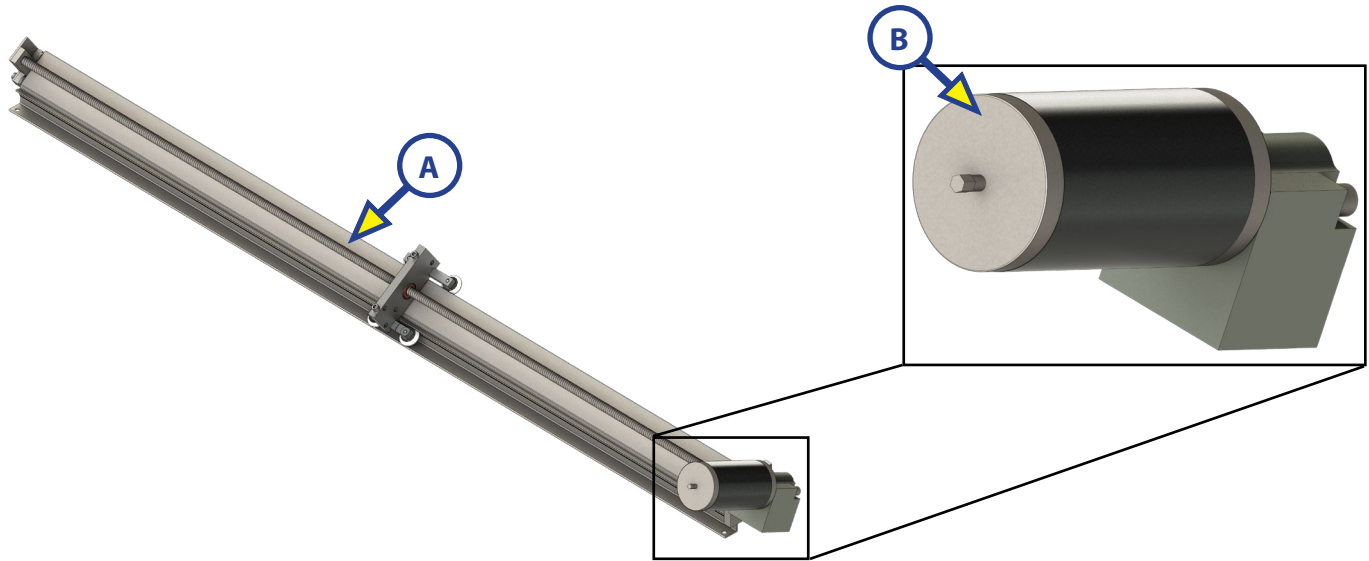

POWER AND MOTION

Callout	Part #	Description
A	238796	Power Roof Lift Assembly with Key Fob, Harness and Controller
	331506	Power Roof Lift with Ballnut
B	242305	Motor
C	243594	Power Roof Lift Controller, Key Fob, and Harness Kit
D	247630	Controller
E	*247631	Key Fob
F	*344481	Wire Harness

NOTE: *Parts shown for reference only. The part is not available for individual replacement.