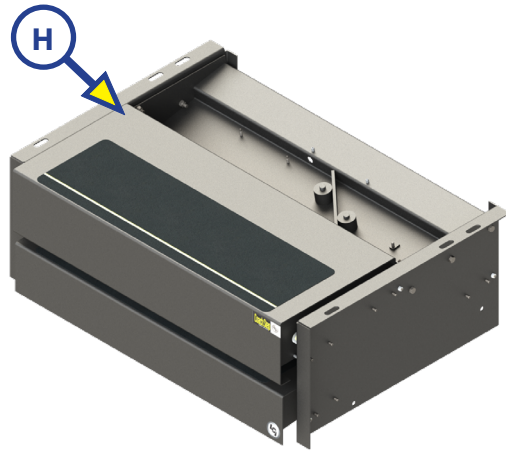

STEPS

NOTE: Part numbers are shown for identification purposes only. Not all parts are available for individual sale. All parts with a link to the Lippert Store can be purchased.

Callout	Part #	Description
A	3691461	Single Retractable Step
B	3756271	30" Single Step with Extended Throw
C	233509	Single Retractable Step (3" Spacers) (OBSOLETE)
	233703	Single Retractable Step (4" Spacers)
D	372261	Double Retractable Step Kit
	128980	Double Retractable Step Kit (OBSOLETE)
E	168367	29" Double Retractable Step
F	3658373	Triple Retractable Step

STEPS

Callout	Part #	Description
G	165046	26" Slide Step (OBSOLETE)
H	165049	30" Slide Step (OBSOLETE)
	431585	30" Slide Step

STEPS

Callout	Part #	Description
I	301695	Coachstep® Motor
J	301702	Coachstep® Module
K	301692	Coachstep® Pigtail Wire Harness
L	162986	Drive Shaft 25.75" (OBSOLETE)
M	301696	Single/Double Gear Plate Assembly
N	164348	Triple Gear Plate Assembly
NOTE: If you have this gear plate on your Coachstep and it is damaged, you will need to replace the entire step assembly.		
O	165983	Slide Step Gear Plate Assembly
P	163001	Left Hand First Step Drive Arm (OBSOLETE)
Q	163002	Right Hand First Step Drive Arm (OBSOLETE)
R	163500	Left Hand Double Step Drive Arm (OBSOLETE)
S	163502	Right Hand Double Step Drive Arm (OBSOLETE)

STEPS

Callout	Part #	Description
T	165221	Anti-Skid Tape (25" x 8")
U	165667	Top Step Link Plate
V	165959	Bottom Step Link Plate
W	166187	Step Slide Rail 12" (OBSOLETE)
	166186	Step Slide Rail 22"
X	165910	Top Step 26"
	171812	Top Step 30"
Y	165880	Bottom Step 26"
	171811	Bottom Step 30"
Z	165048	Step Light (OBSOLETE)
	358693	Step Light