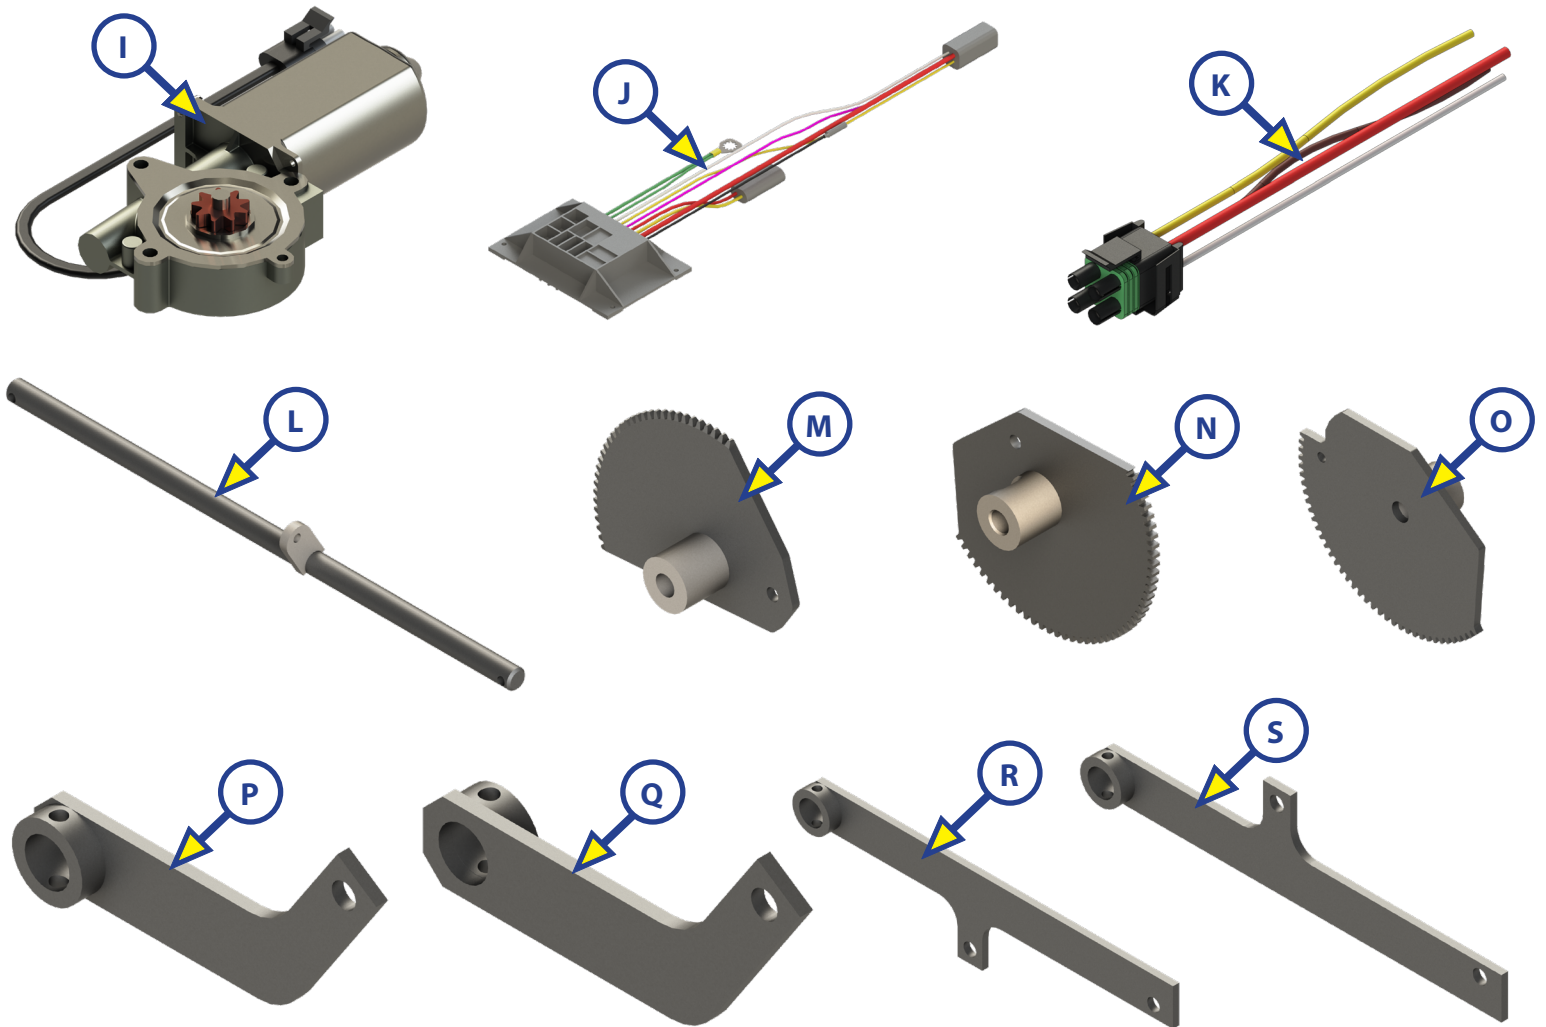

STEPS

NOTE: Part numbers are shown for identification purposes only. Not all parts are available for individual sale. All parts with a link to the Lippert Store can be purchased.

Callout	Part #	Description
A	3691461	Single Retractable Step
B	3756271	30" Single Step with Extended Throw
C	233509	Single Retractable Step (3" Spacers) (OBSOLETE)
	233703	Single Retractable Step (4" Spacers)
D	372261	Double Retractable Step Kit
	128980	Double Retractable Step Kit (OBSOLETE)
E	168367	29" Double Retractable Step
F	3658373	Triple Retractable Step

STEPS

Callout	Part #	Description
G	165046	26" Slide Step (OBSOLETE)
H	165049	30" Slide Step (OBSOLETE)
	431585	30" Slide Step

STEPS

Callout	Part #	Description
I	301695	Coachstep® Motor
J	301702	Coachstep® Module
K	301692	Coachstep® Pigtail Wire Harness
L	162986	Drive Shaft 25.75" (OBSOLETE)
M	301696	Single/Double Gear Plate Assembly
N	164348	Triple Gear Plate Assembly
NOTE: If you have this gear plate on your Coachstep and it is damaged, you will need to replace the entire step assembly.		
O	165983	Slide Step Gear Plate Assembly
P	163001	Left Hand First Step Drive Arm (OBSOLETE)
Q	163002	Right Hand First Step Drive Arm (OBSOLETE)
R	163500	Left Hand Double Step Drive Arm (OBSOLETE)
S	163502	Right Hand Double Step Drive Arm (OBSOLETE)

STEPS

Callout	Part #	Description
T	165221	Anti-Skid Tape (25" x 8")
U	165667	Top Step Link Plate
V	165959	Bottom Step Link Plate
W	166187	Step Slide Rail 12" (OBSOLETE)
	166186	Step Slide Rail 22"
X	165910	Top Step 26"
	171812	Top Step 30"
Y	165880	Bottom Step 26"
	171811	Bottom Step 30"
Z	165048	Step Light (OBSOLETE)
	358693	Step Light

STEPS

Callout	Part #	Description
AA	216567	Wet Bolt Replacement Kit
AB	165218	Washer, .875 O.D. x .410 I.D. x .015
AC	116531	Bronze Bushing
AD	128952	Bolt; 5/16" - 18 x 1 1/4"
AE	181440	Nut; 5/16" - 18