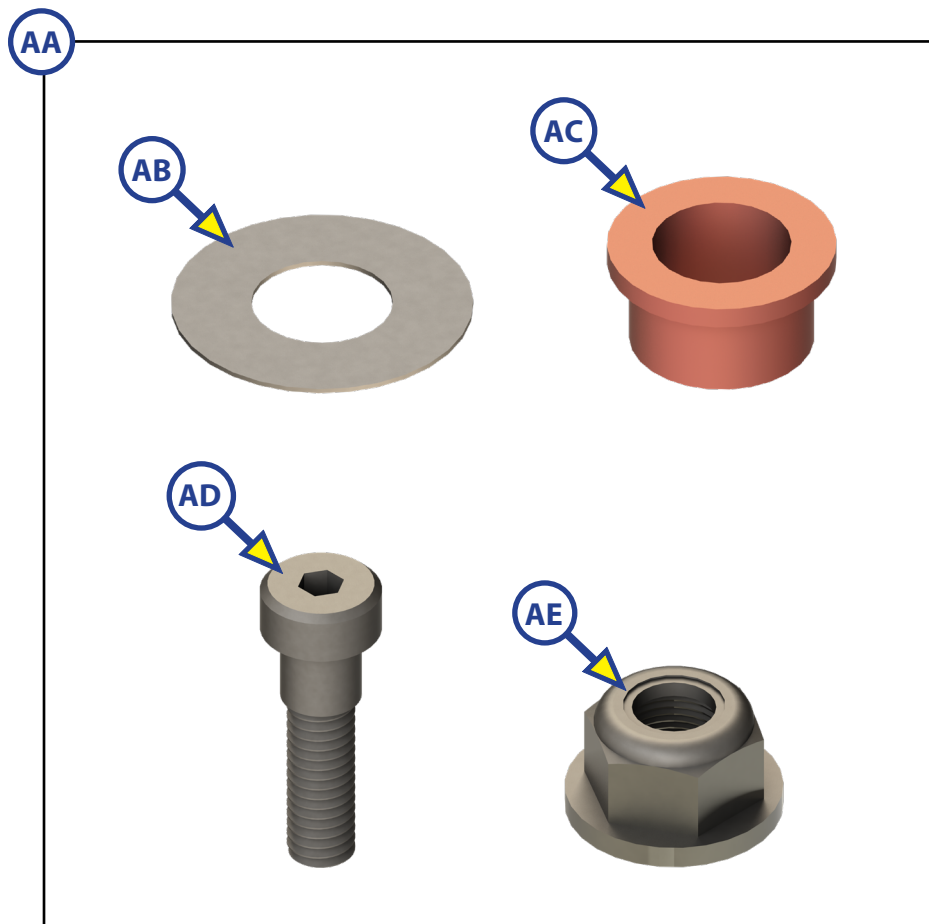

STEPS

NOTE: Part numbers are shown for identification purposes only. Not all parts are available for individual sale. All parts with a link to the Lippert Store can be purchased.

Callout	Part #	Description
A	3691461	Single Retractable Step
B	3756271	30" Single Step with Extended Throw
C	233509	Single Retractable Step (3" Spacers) (OBSOLETE)
	233703	Single Retractable Step (4" Spacers)
D	372261	Double Retractable Step Kit
	128980	Double Retractable Step Kit (OBSOLETE)
E	168367	29" Double Retractable Step
F	3658373	Triple Retractable Step

STEPS

Callout	Part #	Description
G	165046	26" Slide Step (OBSOLETE)
H	165049	30" Slide Step (OBSOLETE)
	431585	30" Slide Step

STEPS

Callout	Part #	Description
I	301695	Coachstep® Motor
J	301702	Coachstep® Module
K	301692	Coachstep® Pigtail Wire Harness
L	162986	Drive Shaft 25.75" (OBSOLETE)
M	301696	Single/Double Gear Plate Assembly
N	164348	Triple Gear Plate Assembly
NOTE: If you have this gear plate on your Coachstep and it is damaged, you will need to replace the entire step assembly.		
O	165983	Slide Step Gear Plate Assembly
P	163001	Left Hand First Step Drive Arm (OBSOLETE)
Q	163002	Right Hand First Step Drive Arm (OBSOLETE)
R	163500	Left Hand Double Step Drive Arm (OBSOLETE)
S	163502	Right Hand Double Step Drive Arm (OBSOLETE)

STEPS

Callout	Part #	Description
T	165221	Anti-Skid Tape (25" x 8")
U	165667	Top Step Link Plate
V	165959	Bottom Step Link Plate
W	166187	Step Slide Rail 12" (OBSOLETE)
	166186	Step Slide Rail 22"
X	165910	Top Step 26"
	171812	Top Step 30"
Y	165880	Bottom Step 26"
	171811	Bottom Step 30"
Z	165048	Step Light (OBSOLETE)
	358693	Step Light

STEPS

Callout	Part #	Description
AA	216567	Wet Bolt Replacement Kit
AB	165218	Washer, .875 O.D. x .410 I.D. x .015
AC	116531	Bronze Bushing
AD	128952	Bolt; 5/16" - 18 x 1 1/4"
AE	181440	Nut; 5/16" - 18