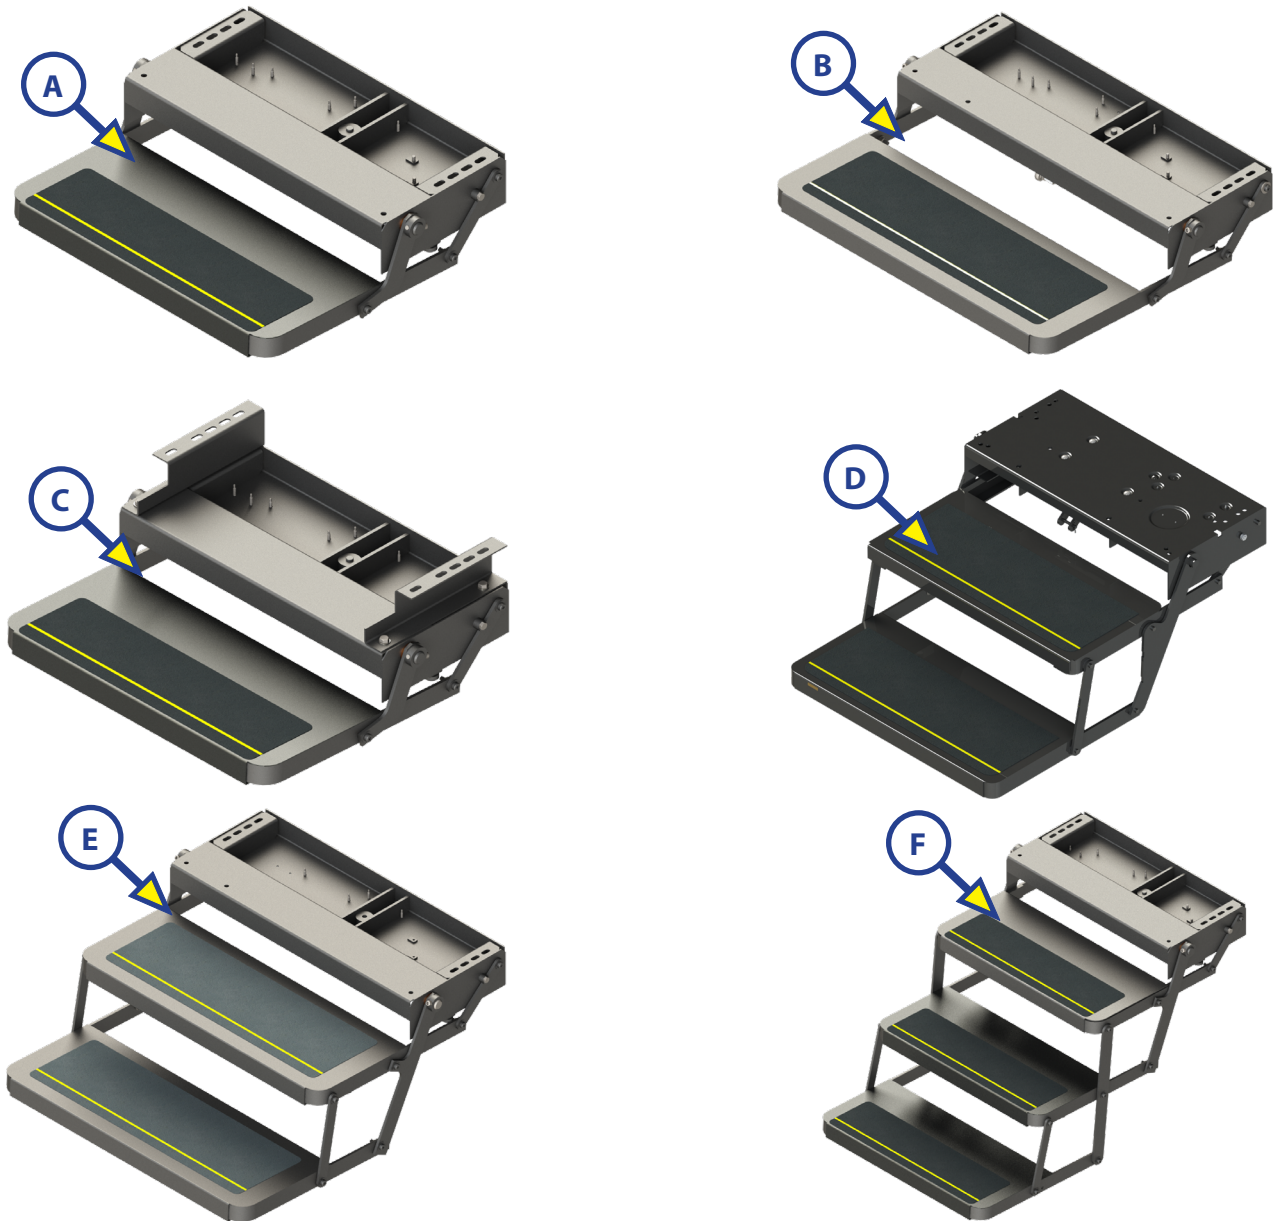

STEPS

NOTE: Part numbers are shown for identification purposes only. Not all parts are available for individual sale. All parts with a link to the Lippert Store can be purchased.

Callout	Part #	Description
A	3691461	Single Retractable Step
B	3756271	30" Single Step with Extended Throw
C	233509	Single Retractable Step (3" Spacers) (OBSOLETE)
	233703	Single Retractable Step (4" Spacers)
D	372261	Double Retractable Step Kit
	128980	Double Retractable Step Kit (OBSOLETE)
E	168367	29" Double Retractable Step
F	3658373	Triple Retractable Step

STEPS

Callout	Part #	Description
G	165046	26" Slide Step (OBSOLETE)
H	165049	30" Slide Step (OBSOLETE)
	431585	30" Slide Step

STEPS

Callout	Part #	Description
I	301695	Coachstep® Motor
J	301702	Coachstep® Module
K	301692	Coachstep® Pigtail Wire Harness
L	162986	Drive Shaft 25.75" (OBSOLETE)
M	301696	Single/Double Gear Plate Assembly
N	164348	Triple Gear Plate Assembly
NOTE: If you have this gear plate on your Coachstep and it is damaged, you will need to replace the entire step assembly.		
O	165983	Slide Step Gear Plate Assembly
P	163001	Left Hand First Step Drive Arm (OBSOLETE)
Q	163002	Right Hand First Step Drive Arm (OBSOLETE)
R	163500	Left Hand Double Step Drive Arm (OBSOLETE)
S	163502	Right Hand Double Step Drive Arm (OBSOLETE)

STEPS

Callout	Part #	Description
T	165221	Anti-Skid Tape (25" x 8")
U	165667	Top Step Link Plate
V	165959	Bottom Step Link Plate
W	166187	Step Slide Rail 12" (OBSOLETE)
	166186	Step Slide Rail 22"
X	165910	Top Step 26"
	171812	Top Step 30"
Y	165880	Bottom Step 26"
	171811	Bottom Step 30"
Z	165048	Step Light (OBSOLETE)
	358693	Step Light

STEPS

Callout	Part #	Description
AA	216567	Wet Bolt Replacement Kit
AB	165218	Washer, .875 O.D. x .410 I.D. x .015
AC	116531	Bronze Bushing
AD	128952	Bolt; 5/16" - 18 x 1 1/4"
AE	181440	Nut; 5/16" - 18