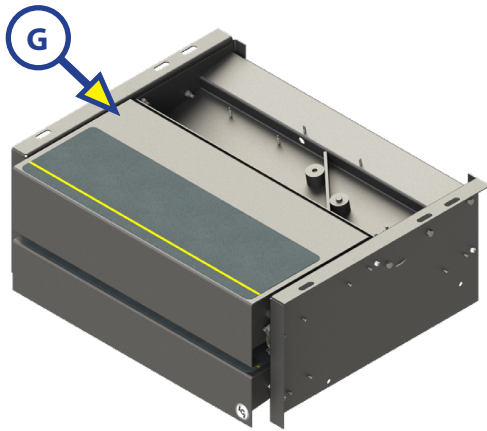

STEPS

NOTE: Part numbers are shown for identification purposes only. Not all parts are available for individual sale. All parts with a link to the Lippert Store can be purchased.

Callout	Part #	Description
A	3691461	Single Retractable Step
B	3756271	30" Single Step with Extended Throw
C	233509	Single Retractable Step (3" Spacers) (OBSOLETE)
	233703	Single Retractable Step (4" Spacers)
D	372261	Double Retractable Step Kit
	128980	Double Retractable Step Kit (OBSOLETE)
E	168367	29" Double Retractable Step
F	3658373	Triple Retractable Step

STEPS

Callout	Part #	Description
G	165046	26" Slide Step (OBSOLETE)
H	165049	30" Slide Step (OBSOLETE)
	431585	30" Slide Step

STEPS

Callout	Part #	Description
I	301695	Coachstep® Motor
J	301702	Coachstep® Module
K	301692	Coachstep® Pigtail Wire Harness
L	162986	Drive Shaft 25.75" (OBSOLETE)
M	301696	Single/Double Gear Plate Assembly
N	164348	Triple Gear Plate Assembly
NOTE: If you have this gear plate on your Coachstep and it is damaged, you will need to replace the entire step assembly.		
O	165983	Slide Step Gear Plate Assembly
P	163001	Left Hand First Step Drive Arm (OBSOLETE)
Q	163002	Right Hand First Step Drive Arm (OBSOLETE)
R	163500	Left Hand Double Step Drive Arm (OBSOLETE)
S	163502	Right Hand Double Step Drive Arm (OBSOLETE)

STEPS

Callout	Part #	Description
T	165221	Anti-Skid Tape (25" x 8")
U	165667	Top Step Link Plate
V	165959	Bottom Step Link Plate
W	166187	Step Slide Rail 12" (OBSOLETE)
	166186	Step Slide Rail 22"
X	165910	Top Step 26"
	171812	Top Step 30"
Y	165880	Bottom Step 26"
	171811	Bottom Step 30"
Z	165048	Step Light (OBSOLETE)
	358693	Step Light