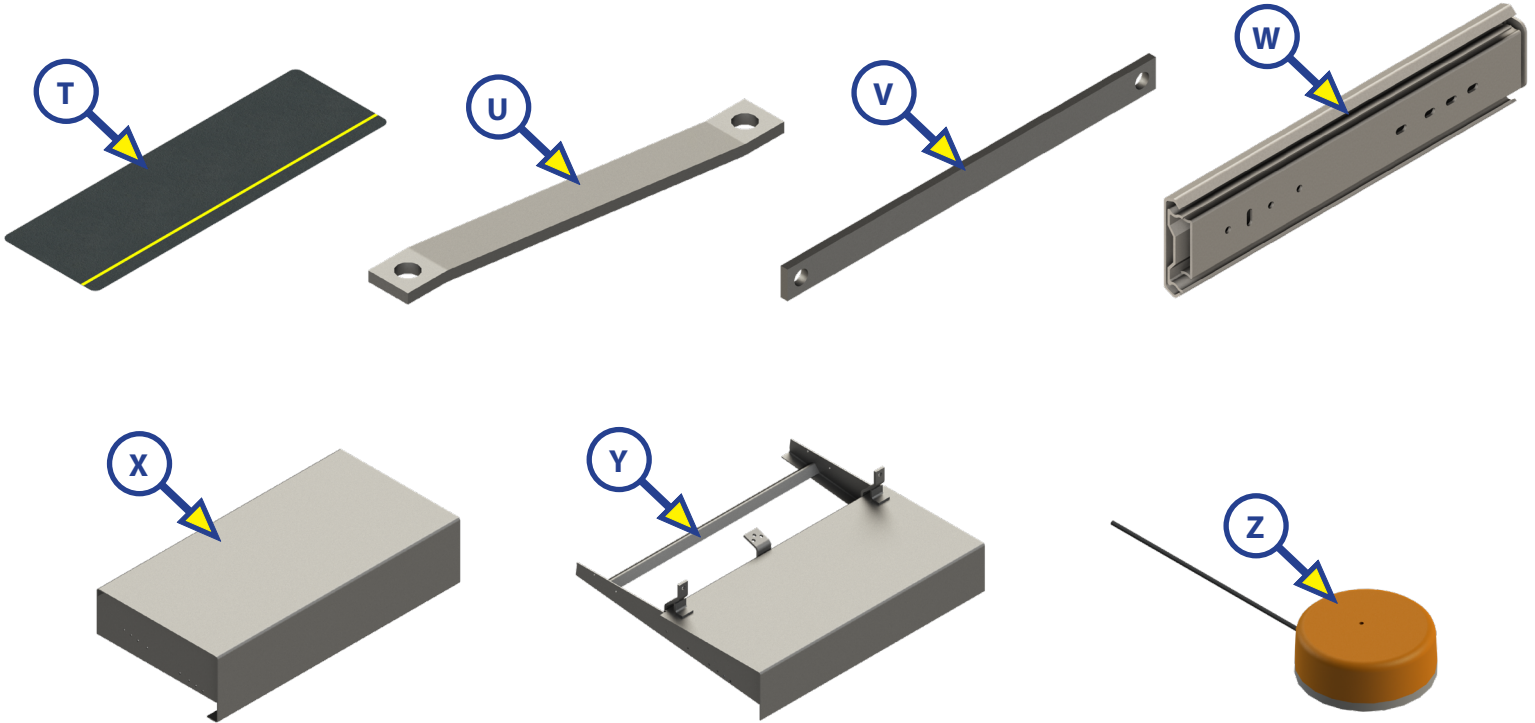

STEPS

NOTE: Part numbers are shown for identification purposes only. Not all parts are available for individual sale. All parts with a link to the Lippert Store can be purchased.

Callout	Part #	Description
A	3691461	Single Retractable Step
B	3756271	30" Single Step with Extended Throw
C	233509	Single Retractable Step (3" Spacers) (OBSOLETE)
	233703	Single Retractable Step (4" Spacers)
D	372261	Double Retractable Step Kit
	128980	Double Retractable Step Kit (OBSOLETE)
E	168367	29" Double Retractable Step
F	3658373	Triple Retractable Step

STEPS

Callout	Part #	Description
G	165046	26" Slide Step (OBSOLETE)
H	165049	30" Slide Step (OBSOLETE)
	431585	30" Slide Step

STEPS

Callout	Part #	Description
I	301695	Coachstep® Motor
J	301702	Coachstep® Module
K	301692	Coachstep® Pigtail Wire Harness
L	162986	Drive Shaft 25.75" (OBSOLETE)
M	301696	Single/Double Gear Plate Assembly
N	164348	Triple Gear Plate Assembly
NOTE: If you have this gear plate on your Coachstep and it is damaged, you will need to replace the entire step assembly.		
O	165983	Slide Step Gear Plate Assembly
P	163001	Left Hand First Step Drive Arm (OBSOLETE)
Q	163002	Right Hand First Step Drive Arm (OBSOLETE)
R	163500	Left Hand Double Step Drive Arm (OBSOLETE)
S	163502	Right Hand Double Step Drive Arm (OBSOLETE)

STEPS

Callout	Part #	Description
T	165221	Anti-Skid Tape (25" x 8")
U	165667	Top Step Link Plate
V	165959	Bottom Step Link Plate
W	166187	Step Slide Rail 12" (OBSOLETE)
	166186	Step Slide Rail 22"
X	165910	Top Step 26"
	171812	Top Step 30"
Y	165880	Bottom Step 26"
	171811	Bottom Step 30"
Z	165048	Step Light (OBSOLETE)
	358693	Step Light