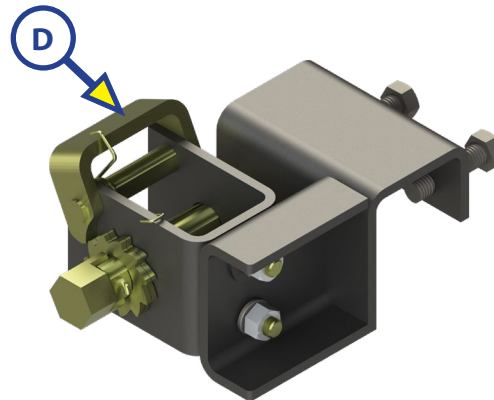

**NOTE:** Part numbers are shown for identification purposes only. Not all parts are available for individual sale. All parts with a link to the Lippert Store can be purchased.

Callout	Part #	Description
A	<a href="#">335852</a>	Straptেক® Weight Distribution System
B	335087	LH Ratchet Strap Mount ( <b>Shown above</b> )
	335048	RH Ratchet Strap Mount
C	335196	LH Ratchet Strap
D	335076	RH Ratchet Strap

**NOTE:** The strap is not a replaceable part, as it is permanently affixed to the tie down winch. If the strap is damaged, a new tie down winch will need to be ordered.

Callout	Part #	Description
E	134401	Hex Nut; 1/2" - 13
F	123857	Hex Bolt; 1/2" - 13 x 2"
G	118249	Lock Nut; 7/16" - 14
H	<a href="#">162838</a>	Brake Lock Washer; 1/2"
I	<a href="#">119079</a>	Flat Washer; 7/16"
J	335047	Bolt; 7/16" - 14 x 1 1/4"