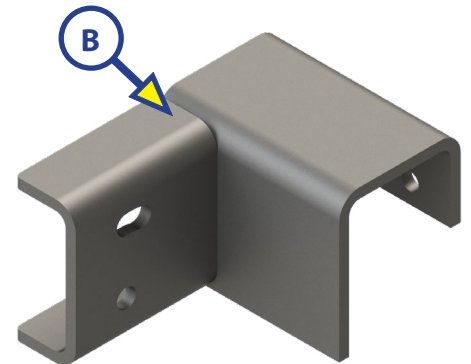

**NOTE:** Part numbers are shown for identification purposes only. Not all parts are available for individual sale. All parts with a link to the Lippert Store can be purchased.

Callout	Part #	Description
A	<a href="#">335852</a>	Straptেক® Weight Distribution System
B	335087	LH Ratchet Strap Mount ( <b>Shown above</b> )
	335048	RH Ratchet Strap Mount
C	335196	LH Ratchet Strap
D	335076	RH Ratchet Strap

**NOTE:** The strap is not a replaceable part, as it is permanently affixed to the tie down winch. If the strap is damaged, a new tie down winch will need to be ordered.

Callout	Part #	Description
E	134401	Hex Nut; 1/2" - 13
F	123857	Hex Bolt; 1/2" - 13 x 2"
G	118249	Lock Nut; 7/16" - 14
H	<a href="#">162838</a>	Brake Lock Washer; 1/2"
I	<a href="#">119079</a>	Flat Washer; 7/16"
J	335047	Bolt; 7/16" - 14 x 1 1/4"