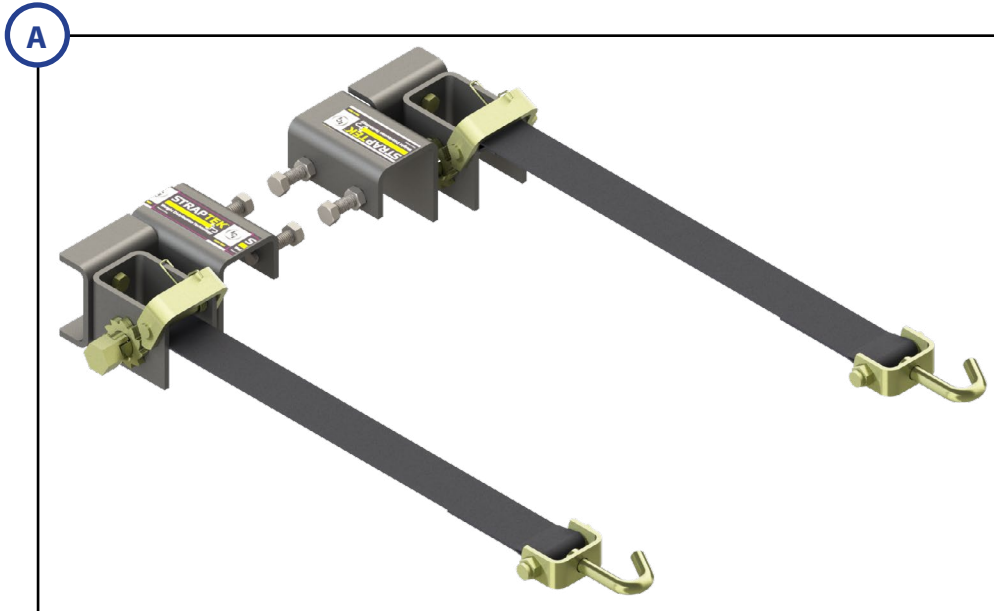

**NOTE:** Part numbers are shown for identification purposes only. Not all parts are available for individual sale. All parts with a link to the Lippert Store can be purchased.

Callout	Part #	Description
A	<a href="#">335852</a>	Straptেক® Weight Distribution System
B	335087	LH Ratchet Strap Mount ( <b>Shown above</b> )
	335048	RH Ratchet Strap Mount
C	335196	LH Ratchet Strap
D	335076	RH Ratchet Strap

**NOTE:** The strap is not a replaceable part, as it is permanently affixed to the tie down winch. If the strap is damaged, a new tie down winch will need to be ordered.

Callout	Part #	Description
E	134401	Hex Nut; 1/2" - 13
F	123857	Hex Bolt; 1/2" - 13 x 2"
G	118249	Lock Nut; 7/16" - 14
H	<a href="#">162838</a>	Brake Lock Washer; 1/2"
I	<a href="#">119079</a>	Flat Washer; 7/16"
J	335047	Bolt; 7/16" - 14 x 1 1/4"