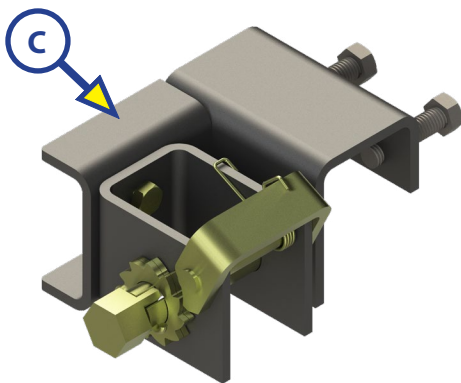

**NOTE:** Part numbers are shown for identification purposes only. Not all parts are available for individual sale. All parts with a link to the Lippert Store can be purchased.

Callout	Part #	Description
A	<a href="#">335852</a>	Straptেক® Weight Distribution System
B	335087	LH Ratchet Strap Mount ( <b>Shown above</b> )
	335048	RH Ratchet Strap Mount
C	335196	LH Ratchet Strap
D	335076	RH Ratchet Strap

**NOTE:** The strap is not a replaceable part, as it is permanently affixed to the tie down winch. If the strap is damaged, a new tie down winch will need to be ordered.

Callout	Part #	Description
E	134401	Hex Nut; 1/2" - 13
F	123857	Hex Bolt; 1/2" - 13 x 2"
G	118249	Lock Nut; 7/16" - 14
H	<a href="#">162838</a>	Brake Lock Washer; 1/2"
I	<a href="#">119079</a>	Flat Washer; 7/16"
J	335047	Bolt; 7/16" - 14 x 1 1/4"