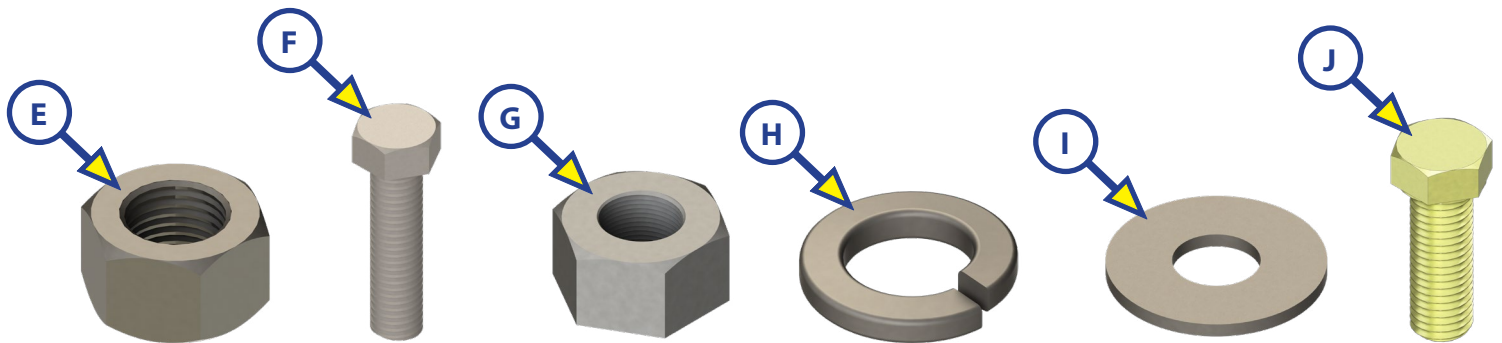

**NOTE:** Part numbers are shown for identification purposes only. Not all parts are available for individual sale. All parts with a link to the Lippert Store can be purchased.

Callout	Part #	Description
A	<a href="#">335852</a>	Straptেক® Weight Distribution System
B	335087	LH Ratchet Strap Mount ( <b>Shown above</b> )
	335048	RH Ratchet Strap Mount
C	335196	LH Ratchet Strap
D	335076	RH Ratchet Strap

**NOTE:** The strap is not a replaceable part, as it is permanently affixed to the tie down winch. If the strap is damaged, a new tie down winch will need to be ordered.

Callout	Part #	Description
E	134401	Hex Nut; 1/2" - 13
F	123857	Hex Bolt; 1/2" - 13 x 2"
G	118249	Lock Nut; 7/16" - 14
H	<a href="#">162838</a>	Brake Lock Washer; 1/2"
I	<a href="#">119079</a>	Flat Washer; 7/16"
J	335047	Bolt; 7/16" - 14 x 1 1/4"