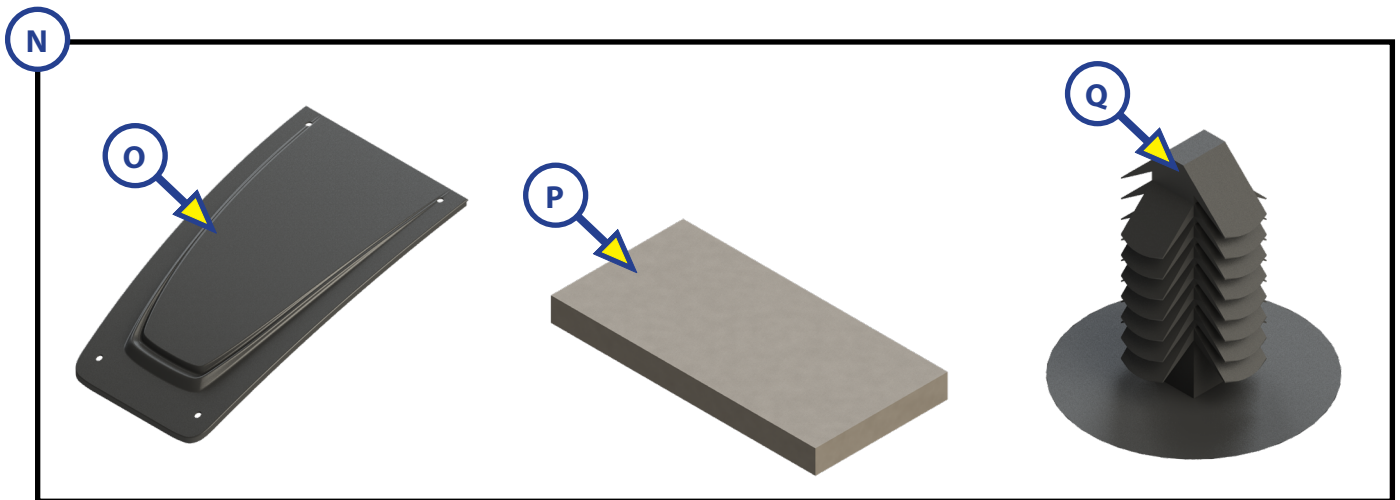

TURNING POINT PIN BOX COMPONENTS

TOWING

Callout	Part #	Description
A	726406	Turning Point Pin Box - 10K
	657275	Turning Point Pin Box - 16K
B	122066	Inner Bearing Cone
C	124287	Inner Bearing Cup/Race
D	348753	Nylon Sleeve
E	118166	Lock Washer; 5/8"
F	132693	Serrated Washer; 5/8"
G	181894	Castle Nut; 1 - 1/2"
H	348754	Washer; 1 1/2" x 3 1/4" OD
I	348882	Cotter Pin; 1/4" x 3"

TURNING POINT PIN BOX COMPONENTS

TOWING

Callout	Part #	Description	Quantity
J	697147	Wedge Kit	
K	348715	Wedge	1
L	693209	Hex Bolt; 5/8" - 11 x 2"	2
M	132693	Serrated Washer; 5/8"	2
N	697145	Cover Kit	
O	673590	Cover	1
P	693208	VHB Tape	36
Q	693207	Rivet	4

TURNING POINT PIN BOX COMPONENTS

TOWING

Callout	Part #	Description	Quantity
R	697148	Total Fastener Kit	1
S	693209	Hex Bolt; 5/8" - 11 x 2"	4
T	118166	Lock Washer; 5/8"	2
U	132693	Serrated Washer; 5/8"	2
V	697146	Sticker Kit	1
W	679036	Danger Sticker	1
X	693458	Warning Sticker	1
Y	687739	TP Logo Sticker	2