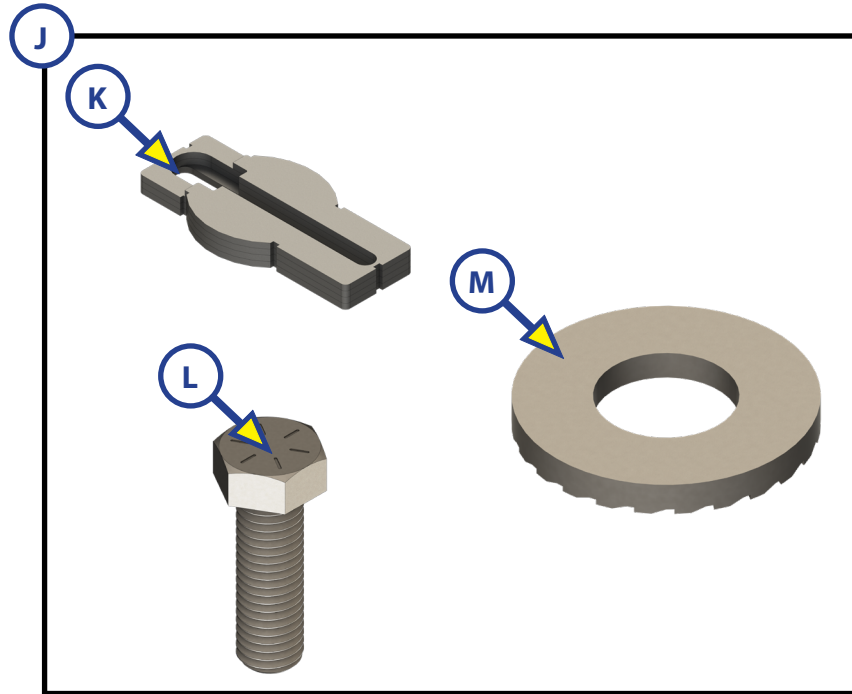

TURNING POINT PIN BOX COMPONENTS

TOWING

Callout	Part #	Description
A	726406	Turning Point Pin Box - 10K
	657275	Turning Point Pin Box - 16K
B	122066	Inner Bearing Cone
C	124287	Inner Bearing Cup/Race
D	348753	Nylon Sleeve
E	118166	Lock Washer; 5/8"
F	132693	Serrated Washer; 5/8"
G	181894	Castle Nut; 1 - 1/2"
H	348754	Washer; 1 1/2" x 3 1/4" OD
I	348882	Cotter Pin; 1/4" x 3"

TURNING POINT PIN BOX COMPONENTS

TOWING

Callout	Part #	Description	Quantity
J	697147	Wedge Kit	
K	348715	Wedge	1
L	693209	Hex Bolt; 5/8" - 11 x 2"	2
M	132693	Serrated Washer; 5/8"	2
N	697145	Cover Kit	
O	673590	Cover	1
P	693208	VHB Tape	36
Q	693207	Rivet	4

TURNING POINT PIN BOX COMPONENTS

TOWING

Callout	Part #	Description	Quantity
R	697148	Total Fastener Kit	1
S	693209	Hex Bolt; 5/8" - 11 x 2"	4
T	118166	Lock Washer; 5/8"	2
U	132693	Serrated Washer; 5/8"	2
V	697146	Sticker Kit	1
W	679036	Danger Sticker	1
X	693458	Warning Sticker	1
Y	687739	TP Logo Sticker	2