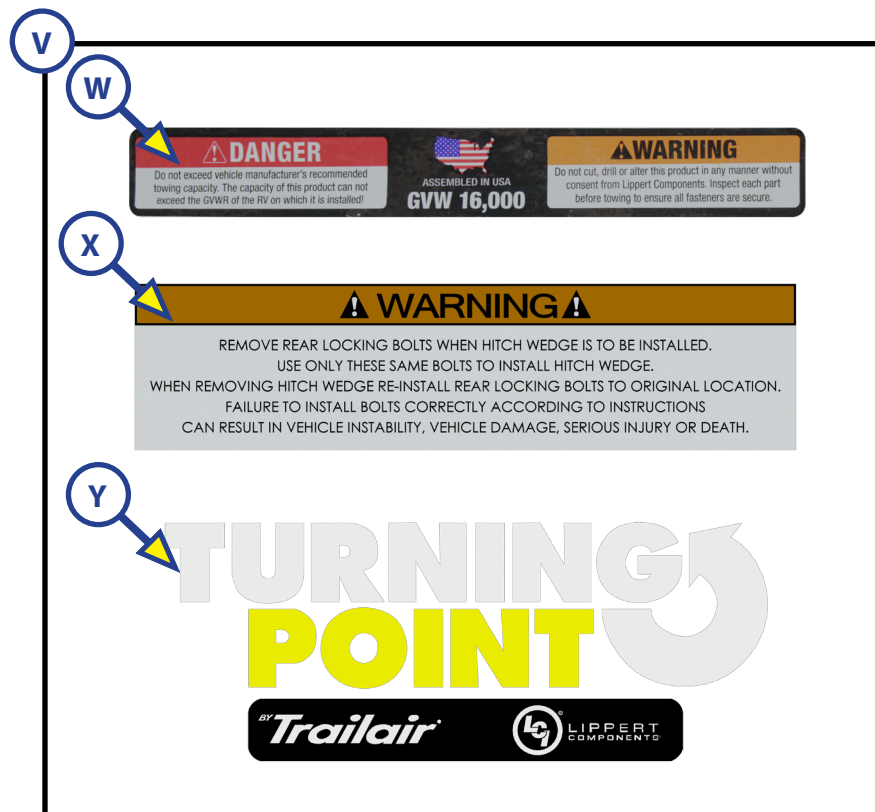

TURNING POINT PIN BOX COMPONENTS

TOWING

Callout	Part #	Description
A	726406	Turning Point Pin Box - 10K
	657275	Turning Point Pin Box - 16K
B	122066	Inner Bearing Cone
C	124287	Inner Bearing Cup/Race
D	348753	Nylon Sleeve
E	118166	Lock Washer; 5/8"
F	132693	Serrated Washer; 5/8"
G	181894	Castle Nut; 1 - 1/2"
H	348754	Washer; 1 1/2" x 3 1/4" OD
I	348882	Cotter Pin; 1/4" x 3"

TURNING POINT PIN BOX COMPONENTS

TOWING

Callout	Part #	Description	Quantity
J	697147	Wedge Kit	
K	348715	Wedge	1
L	693209	Hex Bolt; 5/8" - 11 x 2"	2
M	132693	Serrated Washer; 5/8"	2
N	697145	Cover Kit	
O	673590	Cover	1
P	693208	VHB Tape	36
Q	693207	Rivet	4

TURNING POINT PIN BOX COMPONENTS

TOWING

Callout	Part #	Description	Quantity
R	697148	Total Fastener Kit	1
S	693209	Hex Bolt; 5/8" - 11 x 2"	4
T	118166	Lock Washer; 5/8"	2
U	132693	Serrated Washer; 5/8"	2
V	697146	Sticker Kit	1
W	679036	Danger Sticker	1
X	693458	Warning Sticker	1
Y	687739	TP Logo Sticker	2