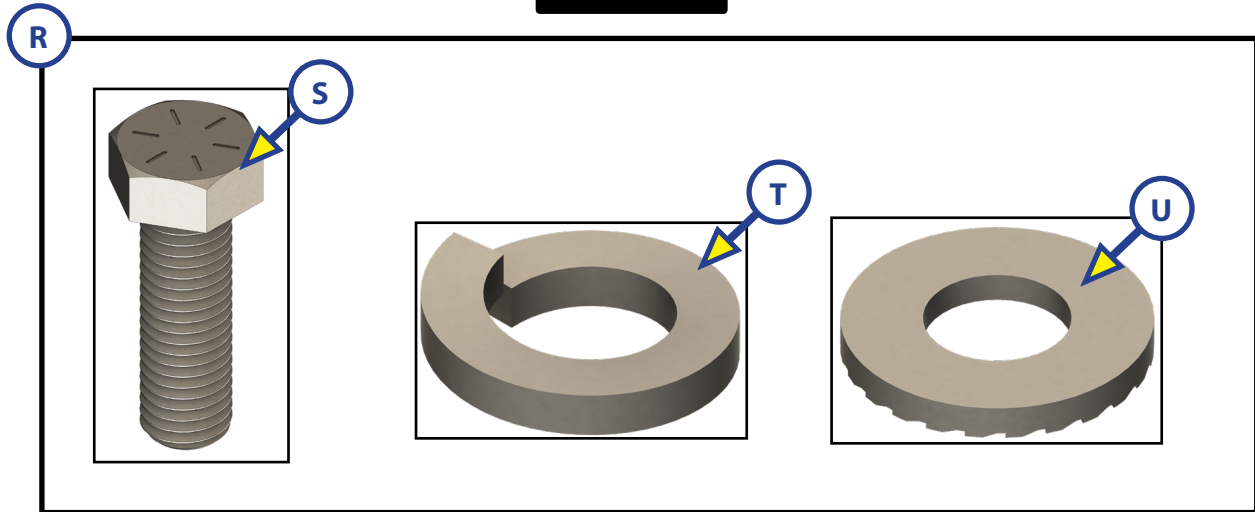

TURNING POINT PIN BOX COMPONENTS

TOWING

Callout	Part #	Description
A	726406	Turning Point Pin Box - 10K
	657275	Turning Point Pin Box - 16K
B	122066	Inner Bearing Cone
C	124287	Inner Bearing Cup/Race
D	348753	Nylon Sleeve
E	118166	Lock Washer; 5/8"
F	132693	Serrated Washer; 5/8"
G	181894	Castle Nut; 1 - 1/2"
H	348754	Washer; 1 1/2" x 3 1/4" OD
I	348882	Cotter Pin; 1/4" x 3"

TURNING POINT PIN BOX COMPONENTS

TOWING

Callout	Part #	Description	Quantity
J	697147	Wedge Kit	
K	348715	Wedge	1
L	693209	Hex Bolt; 5/8" - 11 x 2"	2
M	132693	Serrated Washer; 5/8"	2
N	697145	Cover Kit	
O	673590	Cover	1
P	693208	VHB Tape	36
Q	693207	Rivet	4

TURNING POINT PIN BOX COMPONENTS

TOWING

Callout	Part #	Description	Quantity
R	697148	Total Fastener Kit	1
S	693209	Hex Bolt; 5/8" - 11 x 2"	4
T	118166	Lock Washer; 5/8"	2
U	132693	Serrated Washer; 5/8"	2
V	697146	Sticker Kit	1
W	679036	Danger Sticker	1
X	693458	Warning Sticker	1
Y	687739	TP Logo Sticker	2