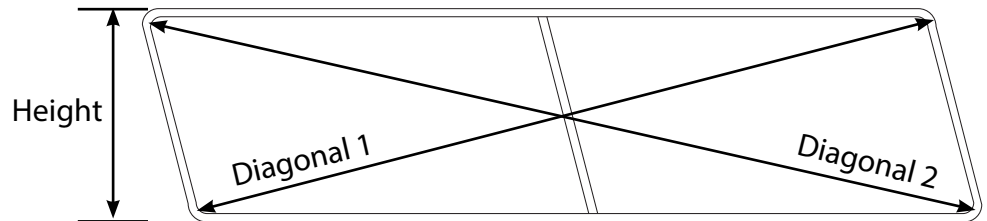

Driver Passenger ½ Slider ⅓ Slider Solid Pop-out Window

Fiberglass Cap Aluminum Cap

Framed Frameless Black Frame Aluminum (Silver) Frame

GLASS TINT:

Dark Clear

CORNERS:

Radius (Round) Mitered (Squared)

Height