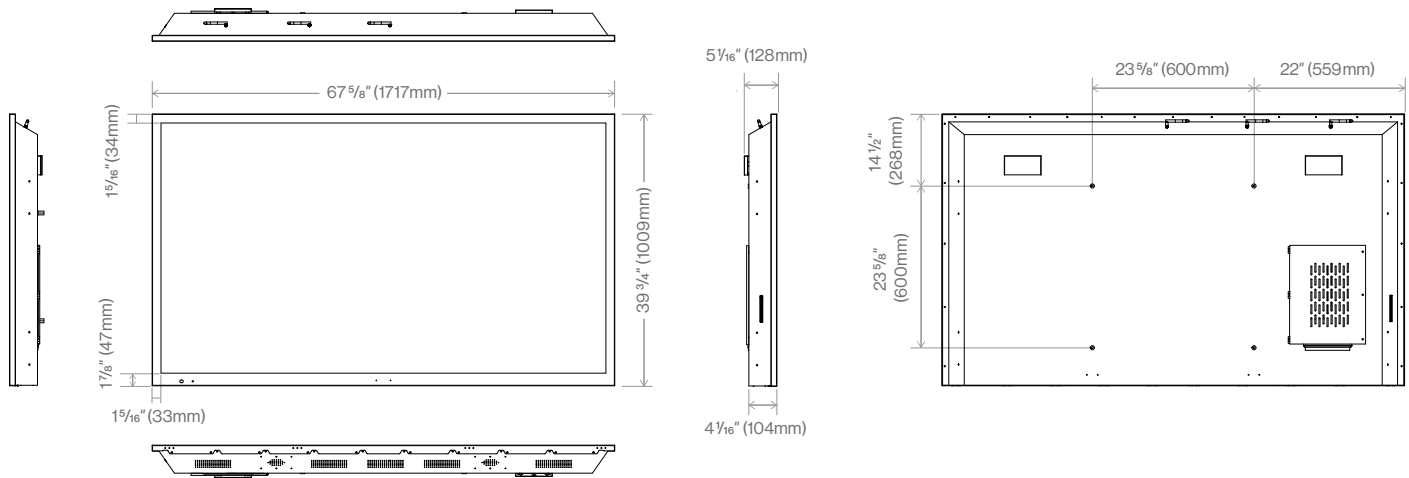

### Panel Specifications

Screen Size	75"
Resolution	3840 x 2160
Refresh Rate	60Hz
Contrast Ratio	4000:1
View Angle	178° / 178°
Response Time	6.5ms
Brightness	1500 nits