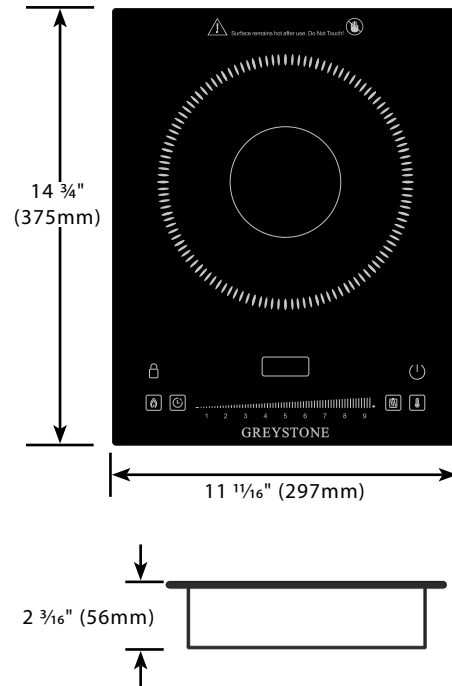

Single Induction HOB

Power Source

Electric Supply	120V / 60 Hz
Max. Amp Load	15 Amp
Total Connected Load	1800W
Power Source	Electric

Product Information

Number of Cooking Zones	1
Control Type	Touch Key
Glass Type	Ceramic Glass

Product Features

Power Stage Settings	9
Temperature Settings	9
Kitchen Timer	1 - 180 Minutes
Automatic Shutoff	✓
Child Lock	✓
Hot Surface Indicator	✓
Auto Voltage Adjustment	✓
Auto Pot Detection	✓

Product Dimensions and Weights

Product Dimensions - W x H x D	11 1/16" x 2 3/16" x 14 3/4" (297mm x 56mm x 375mm)
Product Weight - Net	5.7 lb. (2.6 kg)

Packaging Dimensions and Weights

Packaging Dimensions - L x W x H	13 5/8" x 3 1/16" x 17 1/8" (345mm x 95mm x 435mm)
Product Weight - Shipping	7 lb. (3.2 kg)