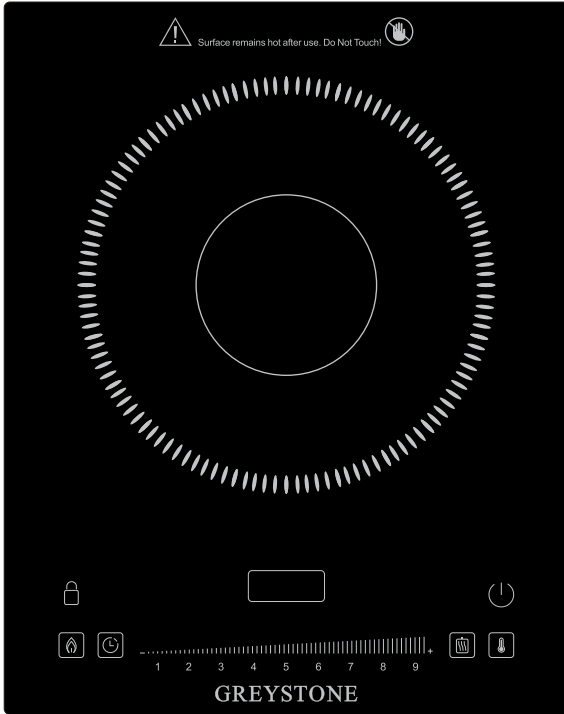

Single Induction HOB

Power Source

Electric Supply	120V / 60 Hz
Max. Amp Load	15 Amp
Total Connected Load	1800W
Power Source	Electric

Product Information

Number of Cooking Zones	1
Control Type	Touch Key
Glass Type	Ceramic Glass

Product Features

Power Stage Settings	9
Temperature Settings	9
Kitchen Timer	1 - 180 Minutes
Automatic Shutoff	✓
Child Lock	✓
Hot Surface Indicator	✓
Auto Voltage Adjustment	✓
Auto Pot Detection	✓

Product Dimensions and Weights