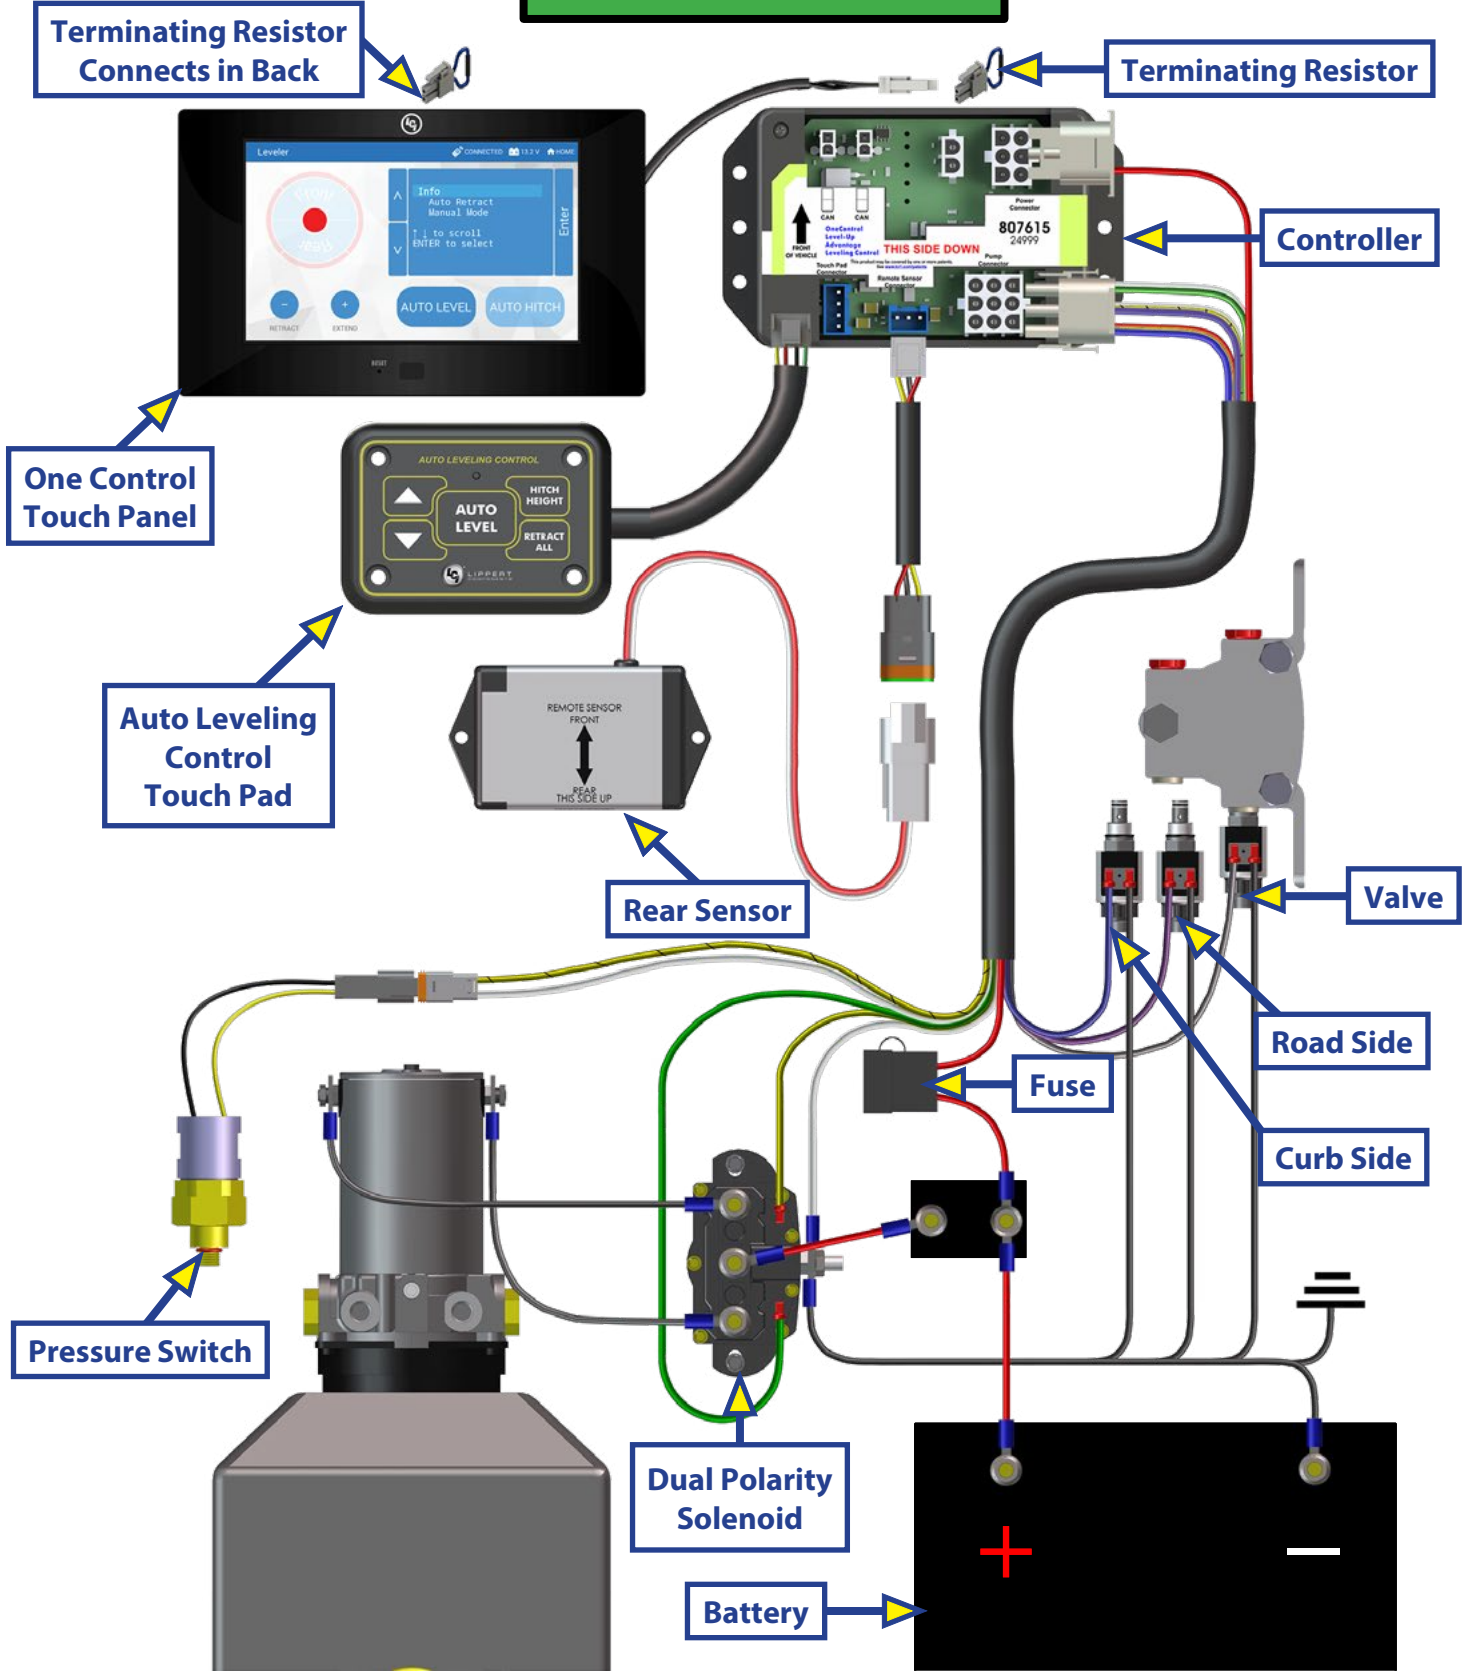

LEVELING AND STABILIZATION

As a supplier of components to the RV industry, safety, education and customer satisfaction are our primary concerns. Should you have any questions, please do not hesitate to contact us at (574) 537-8900 or by email at customerservice@lci1.com. Self-help tips, technical documents, product videos and a training class schedule are available at lippert.com or by downloading the MyLCI app.