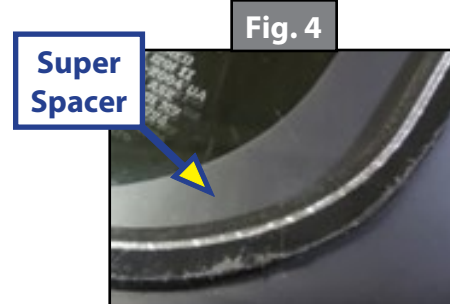

3000 SERIES WINDOW VENT BONDING INSPECTION

Recall Number:	20E-039
Product:	3000 Series Windows (EPW, FV, FVD, FVSE, SEFV, SESV, SV, SVD, SVSE, VEPW)
Date:	March 06, 2020

Window Identification

Window Size

Window Size ____ X ____ = from inside trim ring RPO label or measure outside the whole/entire window
Width X Height of glass, edge-to-edge.

Egress Windows

- A. Inside the unit an EXIT sticker (Fig. 1) or red handle (Fig. 2A) will be present.
- B. Outside the unit the white backside of the EXIT sticker will be visible.

Insulated Windows

- A. Inside the unit a smaller INSULATED WINDOW sticker (Fig. 3) or a super spacer (Fig. 4A) sandwiched between two panes of glass can be seen.
- B. Outside the unit the white backside of the INSULATED WINDOW sticker (Fig. 3A) is seen.

Egress and Insulated

- A. Inside the unit a smaller INSULATED WINDOW sticker (Fig. 3) can be seen or the super spacer (Fig. 4A) sandwiched between two panes of glass will be visible in addition to the EXIT sticker (Fig. 1) or red handle (Fig. 2).
- B. Outside the unit the white backside of the INSULATED WINDOW sticker (Fig. 3) can be seen located above the white backside of the EXIT sticker (Fig. 1).

Fig. 4