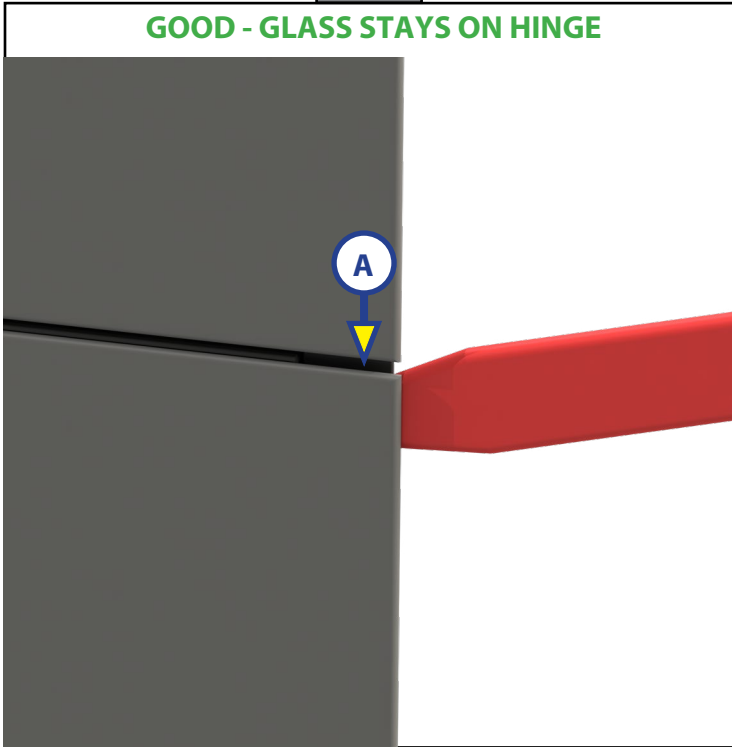

Fig. 6

GOOD - GLASS STAYS ON HINGE

Fig. 7

BAD - GLASS SEPARATES AWAY FROM HINGE

Required Repair Form

- <https://support.lci1.com/ti-330-3000-series-window-mullion-vent-replacement>
- <https://support.lci1.com/ti-331-3000-series-window-vent-sash-replacement>
- [https://support.lci1.com/ti-334-3000-series-window-\(with-scissor-latch\)-vent-replacement](https://support.lci1.com/ti-334-3000-series-window-(with-scissor-latch)-vent-replacement)
- <https://support.lci1.com/3000-series-window-assembly>