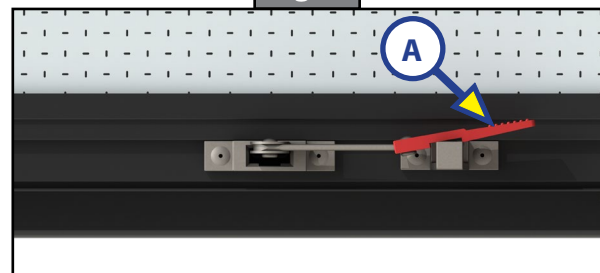

3000 SERIES WINDOW VENT BONDING INSPECTION

Recall Number:	20E-039
Product:	3000 Series Windows (EPW, FV, FVD, FVSE, SEFV, SESV, SV, SVD, SVSE, VEPW)
Date:	March 06, 2020

Window Identification

Window Size

Window Size ____ X ____ = from inside trim ring RPO label or measure outside the whole/entire window
Width X Height of glass, edge-to-edge.

Egress Windows

- A. Inside the unit an EXIT sticker (Fig. 1) or red handle (Fig. 2A) will be present.
- B. Outside the unit the white backside of the EXIT sticker will be visible.

Insulated Windows

- A. Inside the unit a smaller INSULATED WINDOW sticker (Fig. 3) or a super spacer (Fig. 4A) sandwiched between two panes of glass can be seen.
- B. Outside the unit the white backside of the INSULATED WINDOW sticker (Fig. 3A) is seen.

Egress and Insulated

- A. Inside the unit a smaller INSULATED WINDOW sticker (Fig. 3) can be seen or the super spacer (Fig. 4A) sandwiched between two panes of glass will be visible in addition to the EXIT sticker (Fig. 1) or red handle (Fig. 2).
- B. Outside the unit the white backside of the INSULATED WINDOW sticker (Fig. 3) can be seen located above the white backside of the EXIT sticker (Fig. 1).

Fig. 2