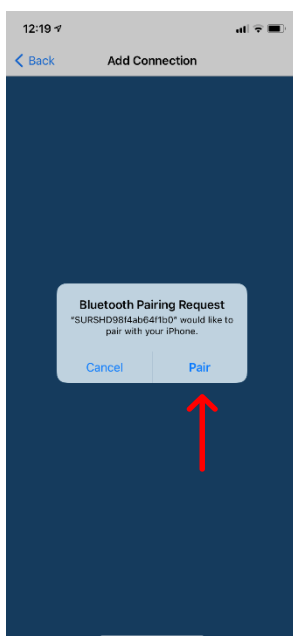

PAIRING MOBILE DEVICE TO SURESHADE BLUETOOTH CONTROLLER

1900 47TH TERRACE EAST, BRADENTON, FL 34203 • PHONE: 877-333-8323 • INTERNATIONAL: 215-673-2307

NOTE:

- Bluetooth controllers are indicated with a **BLUE** sticker across the front of the box. If the sticker is **ORANGE** the box is operated with a key fob and not Bluetooth.
- **Actuators must be connected** when pairing a device to the Bluetooth Controller

1. Download the **SureShade Control** App

2. Open **SureShade Control** App and press the "Connection" button

3. Press "Add SureShade"

4. Press retract 3 times on rocker switch. Press the SureShade that you want to add

5. Press Pair

6. Your shade is now paired.

To extend: Press and hold the plus button

To retract: Press and hold the minus button