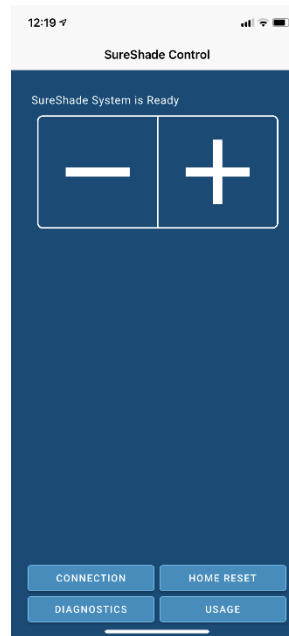

PAIRING MOBILE DEVICE TO SURESHADE BLUETOOTH CONTROLLER

1900 47TH TERRACE EAST, BRADENTON, FL 34203 • PHONE: 877-333-8323 • INTERNATIONAL: 215-673-2307

NOTE:

- Bluetooth controllers are indicated with a **BLUE** sticker across the front of the box. If the sticker is **ORANGE** the box is operated with a key fob and not Bluetooth.
- **Actuators must be connected** when pairing a device to the Bluetooth Controller

1. Download the **SureShade Control** App

2. Open **SureShade Control** App and press the "Connection" button

3. Press "Add SureShade"

4. Press retract 3 times on rocker switch. Press the SureShade that you want to add

5. Press Pair

6. Your shade is now paired.

To extend: Press and hold the plus button

To retract: Press and hold the minus button