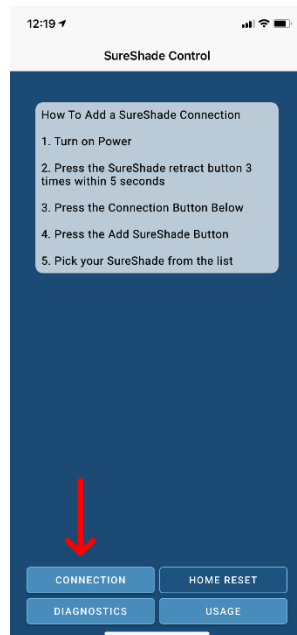

PAIRING MOBILE DEVICE TO SURESHADE BLUETOOTH CONTROLLER

1900 47TH TERRACE EAST, BRADENTON, FL 34203 • PHONE: 877-333-8323 • INTERNATIONAL: 215-673-2307

NOTE:

- Bluetooth controllers are indicated with a **BLUE** sticker across the front of the box. If the sticker is **ORANGE** the box is operated with a key fob and not Bluetooth.
- **Actuators must be connected** when pairing a device to the Bluetooth Controller

1. Download the **SureShade Control** App

2. Open **SureShade Control** App and press the "Connection" button

3. Press "Add SureShade"

4. Press retract 3 times on rocker switch. Press the SureShade that you want to add