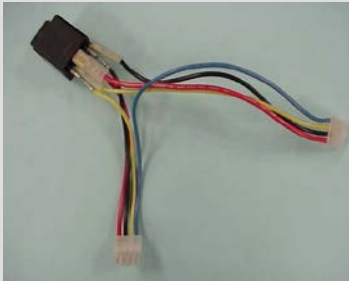

8 pin connector on back:
The 8 pin connector is used for the air dump and fill feature. It is also used for a remote auto mode feature and an external dash light. These features are optionally equipped by the OEM.

Level Best Touch Pad and Control Kit for Winnebago Only

Auto Mode Button

NLA Touch Pad Control

Touch Pad	1802839
Bezel	NLA
Module	NLA

NLA Control Kit Includes (see note):

Touch Pad Control	NLA
Power Harness	1510000097
TIP Sheet	3010001552

4 pin connector (see note)

Auto Mode Button

NLA Touch Pad Control

Touch Pad	1802839
Bezel	NLA
Module	NLA

NLA Control Kit Includes (see note):

Touch Pad Control	NLA
Power Harness	1510000097
TIP Sheet	3010001552

8 pin connector (see note)

! NOTE

All of the Kwiker Level Best Control Kits include a Power Harness (1510000097) as shown below.

Power Harness 1510000097

Level Best Touch Pad and Control Kit for Winnebago Only