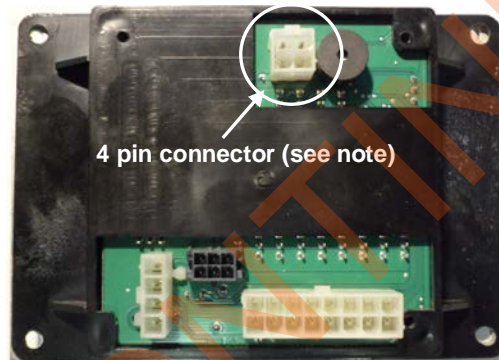

8 pin connector on back:
The 8 pin connector is used for the air dump and fill feature. It is also used for a remote auto mode feature and an external dash light. These features are optionally equipped by the OEM.

Level Best Touch Pad and Control Kit for Winnebago Only

Auto Mode Button

NLA Touch Pad Control

Touch Pad	1802839
Bezel	NLA
Module	NLA

NLA Control Kit Includes (see note):

Touch Pad Control	NLA
Power Harness	1510000097
TIP Sheet	3010001552

4 pin connector (see note)

Auto Mode Button

NLA Touch Pad Control

Touch Pad	1802839
Bezel	NLA
Module	NLA

NLA Control Kit Includes (see note):

Touch Pad Control	NLA
Power Harness	1510000097
TIP Sheet	3010001552

8 pin connector (see note)

! NOTE

All of the Kwiker Level Best Control Kits include a Power Harness (1510000097) as shown below.

Power Harness 1510000097

Level Best Touch Pad and Control Kit for Winnebago Only