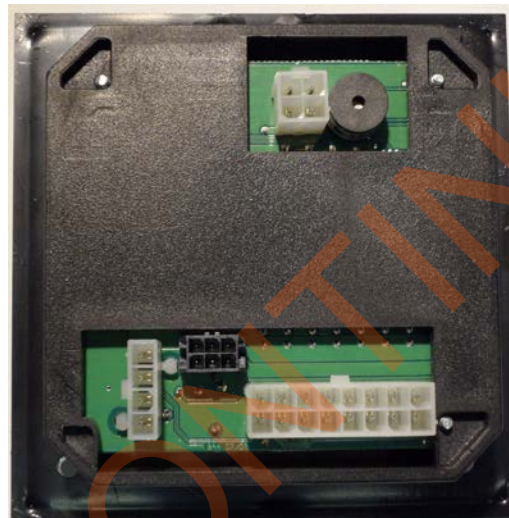

8 pin connector on back:
The 8 pin connector is used for the air dump and fill feature. It is also used for a remote auto mode feature and an external dash light. These features are optionally equipped by the OEM.

NOTE

All of the Kwikee Level Best Control Kits include a Power Harness (1510000097) as shown below.

Power Harness 1510000097

Auto Mode Button

NLA Touch pad Control		
Touch Pad		NLA
Bezel		1602510
Module		NLA

NLA Control Kit Includes (see note):		
Touch Pad Control		NLA
Power Harness		1510000097
TIP Sheet		3010001552

This control is mounted to the pump

906916000
This control is **Obsolete** and replaced with kit part number **906915120**.