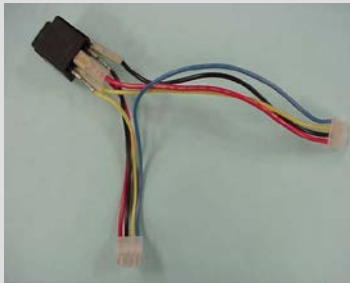

Level Best Touch Pad and Control Kit for Aftermarket Installed Systems

NOTE

All of the Kwikee Level Best Control Kits include a Power Harness (1510000097) as shown below.

Power Harness 1510000097