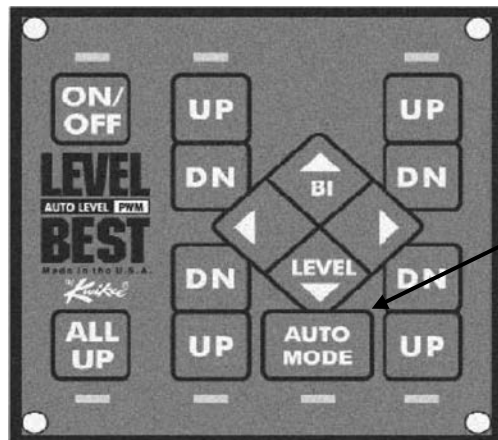

8 pin connector on back:
The 8 pin connector is used for the air dump and fill feature. It is also used for a remote auto mode feature and an external dash light. These features are optionally equipped by the OEM.

NLA Touch Pad Control	
Touch Pad	1802838
Bezel	NLA
Module	NLA

NLA Control Kit Includes (see note):	
Touch Pad Control	NLA
Power Harness	1510000097
TIP Sheet	3010001552

Level Best Touch Pad and Control Kit for Aftermarket Installed Systems

NLA Touch Pad Control	
Touch Pad	1802837
Bezel	1602510
Module	NLA

NLA Control Kit Includes (see note):	
Touch Pad Control	NLA
Power Harness	1510000097
TIP Sheet	3010001552

Level Best Touch Pad and Control Kit for Aftermarket Installed Systems

NOTE

All of the Kwikee Level Best Control Kits include a Power Harness (1510000097) as shown below.

Power Harness 1510000097

Auto Mode Button

NLA Touch pad Control		
Touch Pad		NLA
Bezel		1602510
Module		NLA