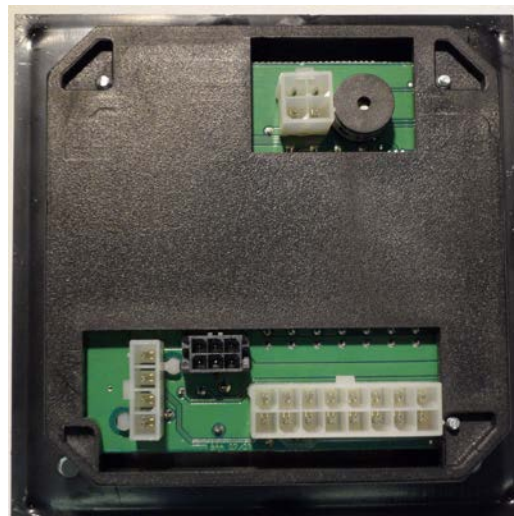

8 pin connector on back:
The 8 pin connector is used for the air dump and fill feature. It is also used for a remote auto mode feature and an external dash light. These features are optionally equipped by the OEM.

8 pin connector (see note)

! NOTE

All of the Kwiker Level Best Control Kits include a Power Harness (1510000097) as shown below.

Power Harness 1510000097

Level Best Touch Pad and Control Kit for Winnebago Only

NLA Touch Pad Control	
Touch Pad	1802838
Bezel	NLA
Module	NLA

NLA Control Kit Includes (see note):	
Touch Pad Control	NLA
Power Harness	1510000097
TIP Sheet	3010001552

Level Best Touch Pad and Control Kit for Aftermarket Installed Systems

NLA Touch Pad Control	
Touch Pad	1802837
Bezel	1602510
Module	NLA

NLA Control Kit Includes (see note):	
Touch Pad Control	NLA
Power Harness	1510000097
TIP Sheet	3010001552

Level Best Touch Pad and Control Kit for Aftermarket Installed Systems