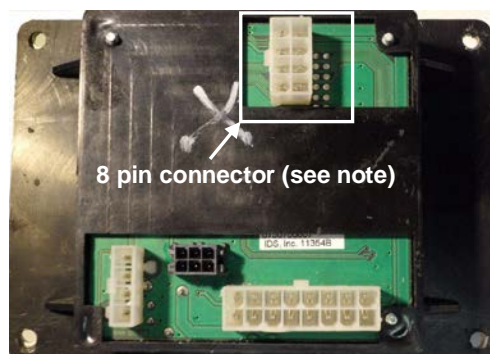

8 pin connector on back:
The 8 pin connector is used for the air dump and fill feature. It is also used for a remote auto mode feature and an external dash light. These features are optionally equipped by the OEM.

Level Best Touch Pad and Control Kit for Winnebago Only

Auto Mode Button

NLA Touch Pad Control

Touch Pad	1802839
Bezel	NLA
Module	NLA

NLA Control Kit Includes (see note):

Touch Pad Control	NLA
Power Harness	1510000097
TIP Sheet	3010001552

4 pin connector (see note)

Auto Mode Button

NLA Touch Pad Control

Touch Pad	1802839
Bezel	NLA
Module	NLA

NLA Control Kit Includes (see note):

Touch Pad Control	NLA
Power Harness	1510000097
TIP Sheet	3010001552

8 pin connector (see note)

! NOTE

All of the Kwiker Level Best Control Kits include a Power Harness (1510000097) as shown below.

Power Harness 1510000097

Level Best Touch Pad and Control Kit for Winnebago Only