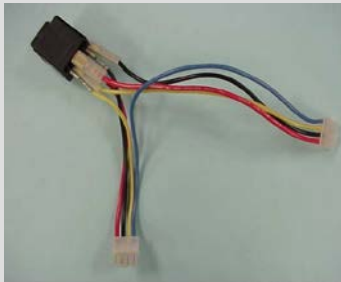

Kwikee Level Best Touch Pad and Control Kit Identification

© Copyright Power Gear Issued: April, 2012

#82-L0517, Rev. 0C 10/13

NOTE

All of the Kwikee Level Best Control Kits include a Power Harness (1510000097) as shown below.

Power Harness 1510000097

The Kwikee Level Best Service Guide is document number: **KSG002**. This is available on our website at www.lci1.com.

NOTE

4 pin connector on back:
The 4 pin connector is used for an external dash light if optionally equipped by the OEM.

8 pin connector on back:
The 8 pin connector is used for the air dump and fill feature. It is also used for a remote auto mode feature and an external dash light. These features are optionally equipped by the OEM.

Phone style connector on back

906915120 Control Kit includes (see note):			
Touch Pad	1802837	Standard harness	1809896
Wire harness for solenoids	NLA	Emergency retract harness	1809908
Harness from control to pump 16'	NLA	Daisy chain harness	NLA
Control	NLA	Install instructions	1422271