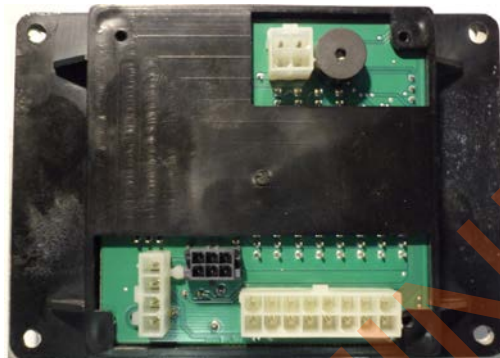

8 pin connector on back:
The 8 pin connector is used for the air dump and fill feature. It is also used for a remote auto mode feature and an external dash light. These features are optionally equipped by the OEM.

4 pin connector (see note)

Auto Mode Button

NLA Touch Pad Control

Touch Pad	1802839
Bezel	NLA
Module	NLA

NLA Control Kit Includes (see note):

Touch Pad Control	NLA
Power Harness	1510000097
TIP Sheet	3010001552

8 pin connector (see note)

! NOTE

All of the Kwiker Level Best Control Kits include a Power Harness (1510000097) as shown below.

Power Harness 1510000097

Level Best Touch Pad and Control Kit for Winnebago Only

NLA Touch Pad Control	
Touch Pad	1802838
Bezel	NLA
Module	NLA

NLA Control Kit Includes (see note):	
Touch Pad Control	NLA
Power Harness	1510000097
TIP Sheet	3010001552

Level Best Touch Pad and Control Kit for Aftermarket Installed Systems