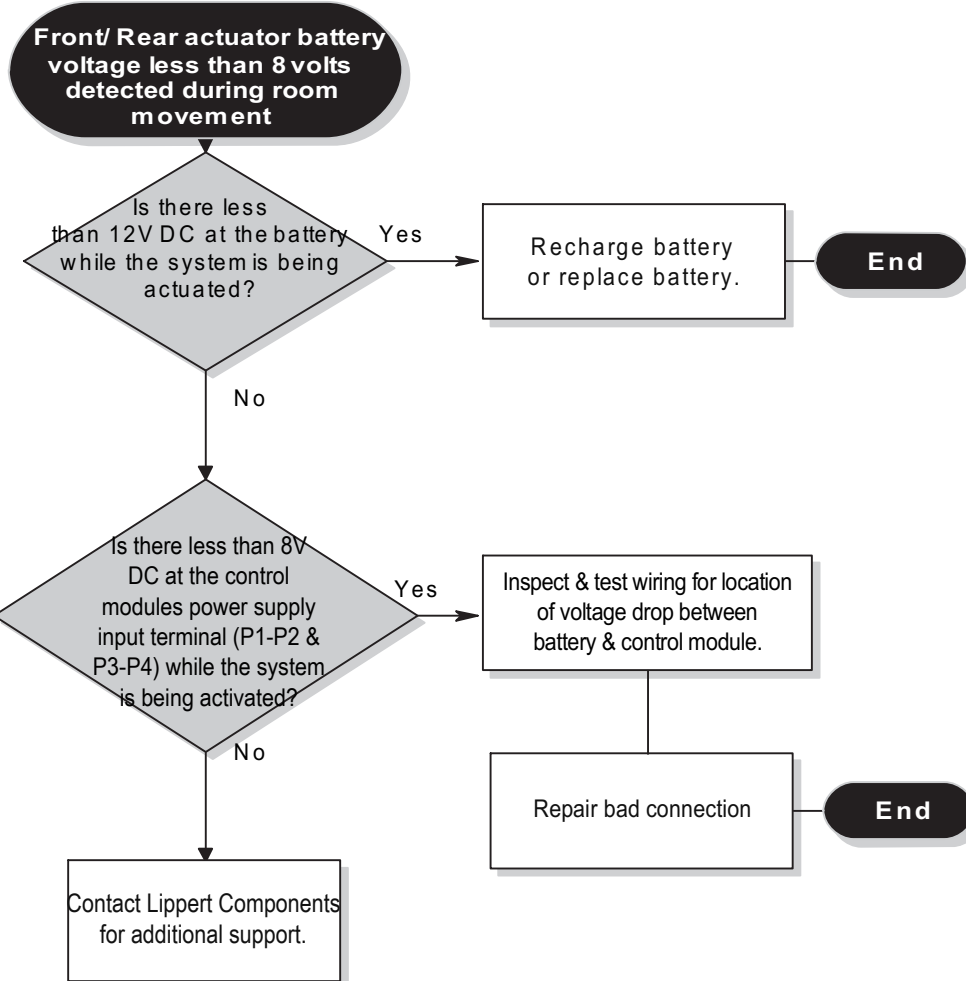

Check
www.lci1.com

for the latest manual &
tip sheet information

Refer to drawings below for
Fault Code 4 & 17

CONNECTOR: 6-PIN MOLEX MINI-FIT

SCALE 2 : 1

CONNECTOR: 6-PIN MOLEX MINI-FIT

SCALE 2 : 1

MATES WITH HOUSING: AMP .250

SCALE 2 : 1

Fault Code 4 & 17

Fault Code 5 & 18

DigiSync

Check www.lci1.com
for the latest manual &
tip sheet information

Fault Code 6 & 7

DigiSync

Check www.lci1.com
for the latest manual &
tip sheet information