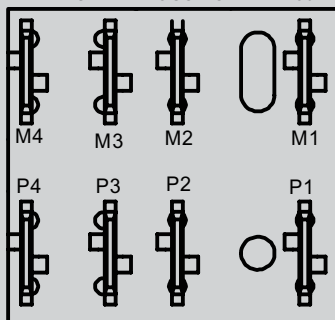

Check
www.lci1.com

for the latest manual &
tip sheet information

Refer to drawings below for
Fault Code 4 & 17

CONNECTOR: 6-PIN MOLEX MINI-FIT

SCALE 2 : 1

CONNECTOR: 6-PIN MOLEX MINI-FIT

SCALE 2 : 1

MATES WITH HOUSING: AMP .250

SCALE 2 : 1

Fault Code 4 & 17

Fault Code 5 & 18

DigiSync

Check www.lci1.com
for the latest manual &
tip sheet information

Fault Code 6 & 7

DigiSync

Check www.lci1.com
for the latest manual &
tip sheet information