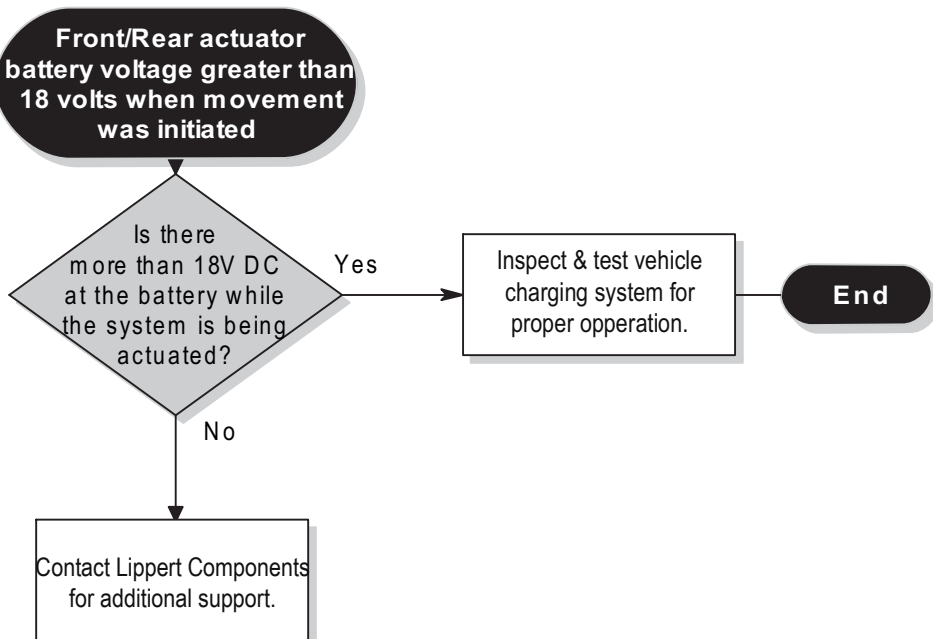

Fault Code 5 & 18