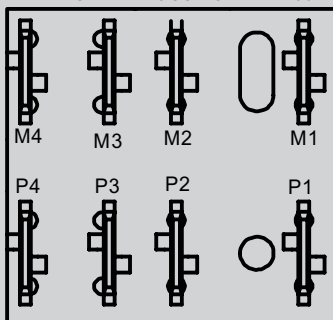

powergear®

RPE DigiSync

Room Slide System

DigiSync

Check
www.lci1.com

for the latest manual &
tip sheet information

Refer to drawings below for
Fault Code 4 & 17

CONNECTOR: 6-PIN MOLEX MINI-FIT

SCALE 2 : 1

CONNECTOR: 6-PIN MOLEX MINI-FIT

SCALE 2 : 1

MATES WITH HOUSING: AMP .250

SCALE 2 : 1

Fault Code 1

Fault Code 3 & 16

DigiSync

Check
www.lci1.com

for the latest manual &
tip sheet information

Refer to drawings below for
Fault Code 4 & 17

CONNECTOR: 6-PIN MOLEX MINI-FIT

SCALE 2 : 1

CONNECTOR: 6-PIN MOLEX MINI-FIT

SCALE 2 : 1

MATES WITH HOUSING: AMP .250