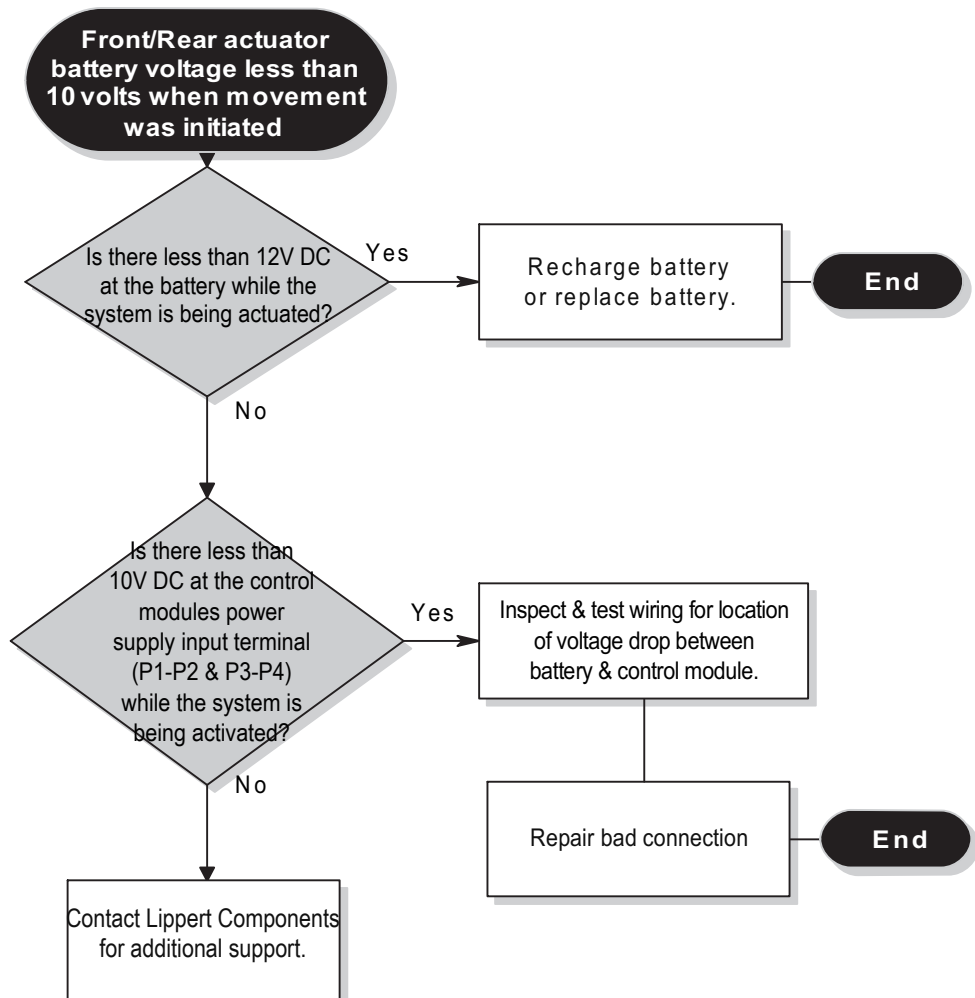

Fault Code 3 & 16