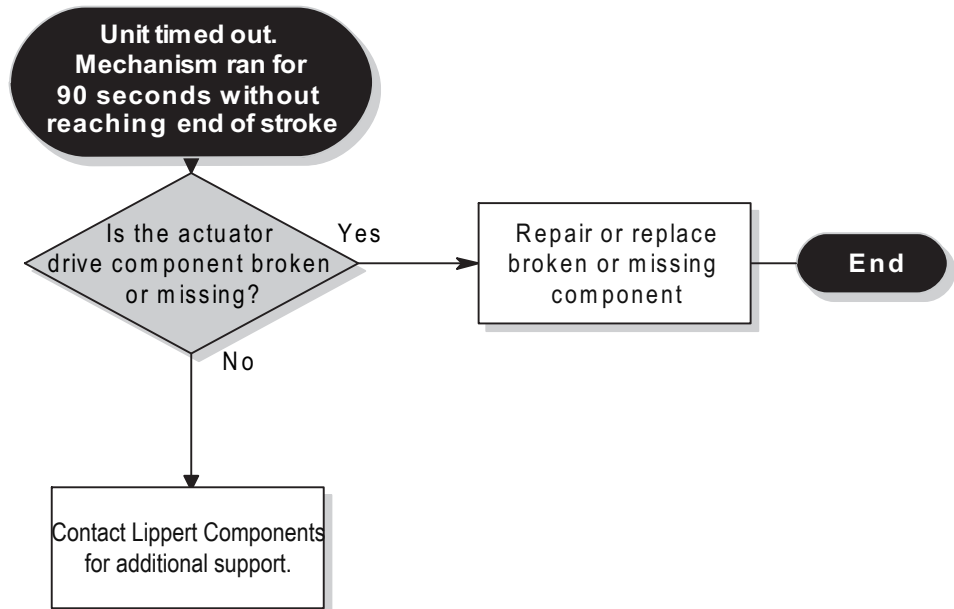

Fault Code 1